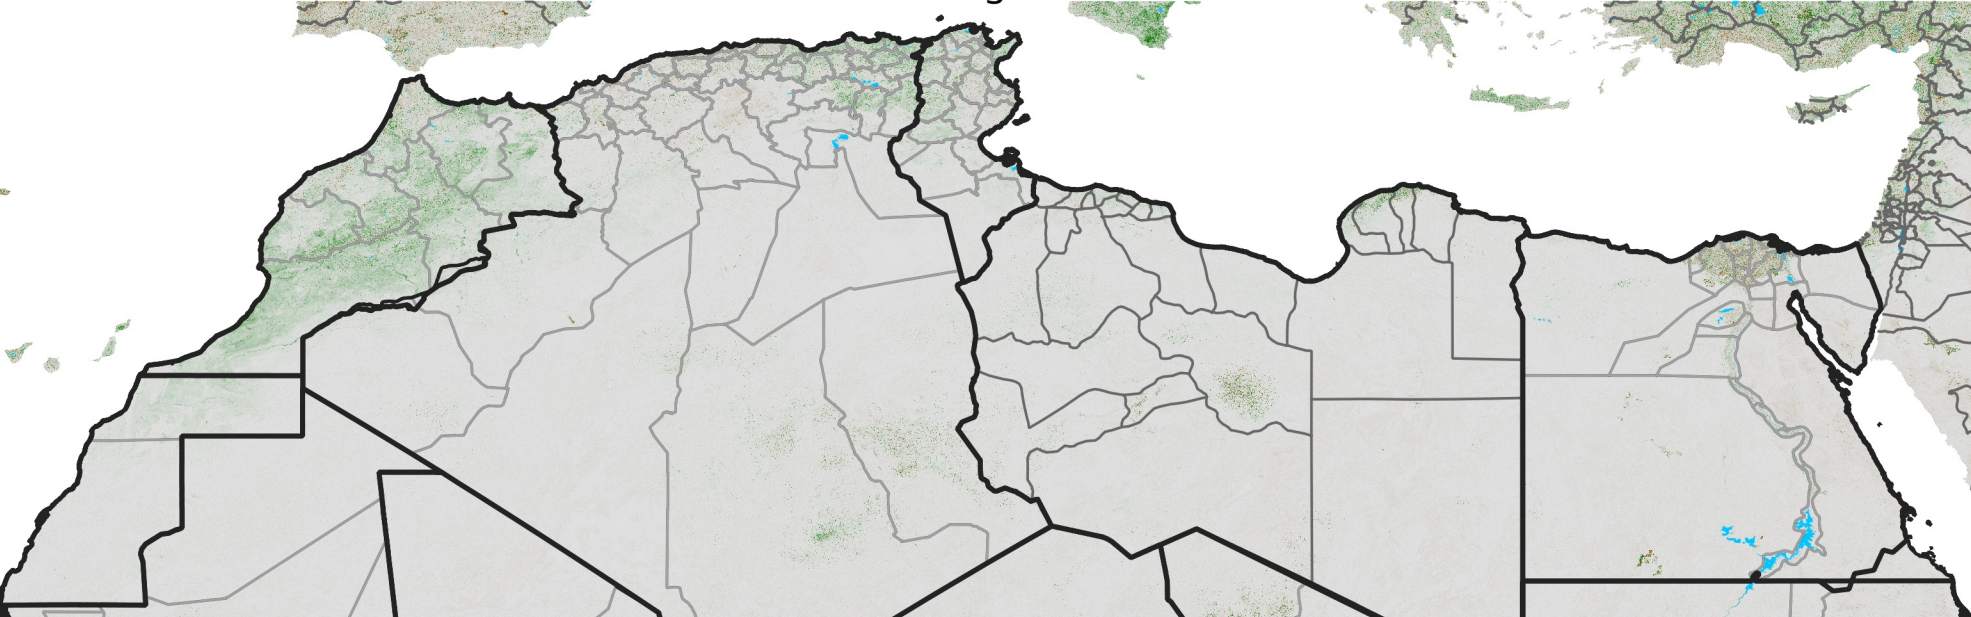

North Africa NDVI Difference

2015 minus 2014

Period 48 / Aug 21 - 31, 2015

NDVI Difference

< -0.3 -0.2 -0.1 -0.05 0.05 0.1 0.2 >0.3

Negative

No Difference

Positive