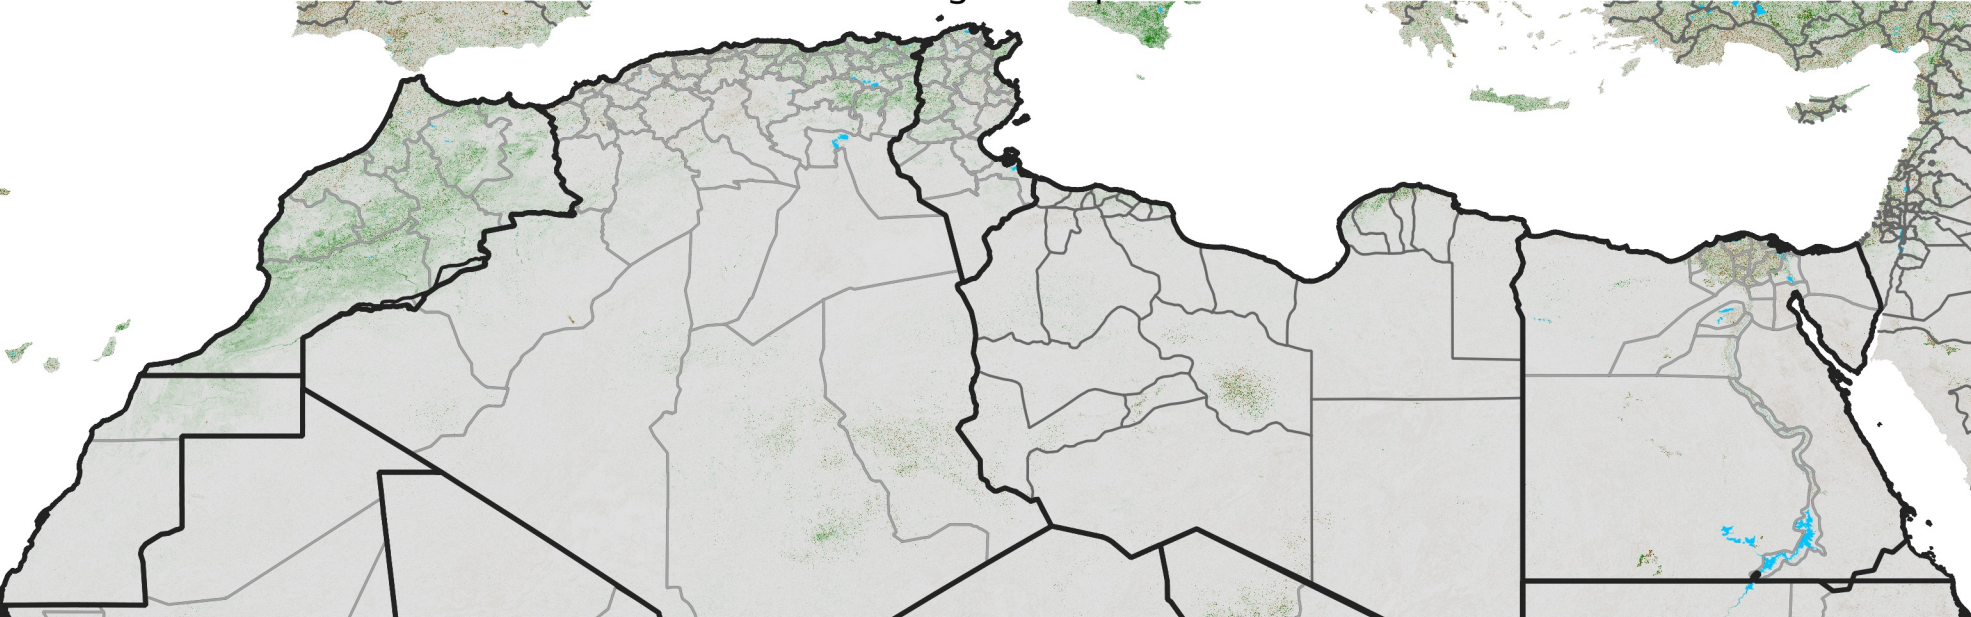

North Africa NDVI Difference

2015 minus 2014

Period 49 / Aug 26 - Sep 05, 2015

NDVI Difference

< -0.3 -0.2 -0.1 -0.05 0.05 0.1 0.2 >0.3

Negative

No Difference

Positive