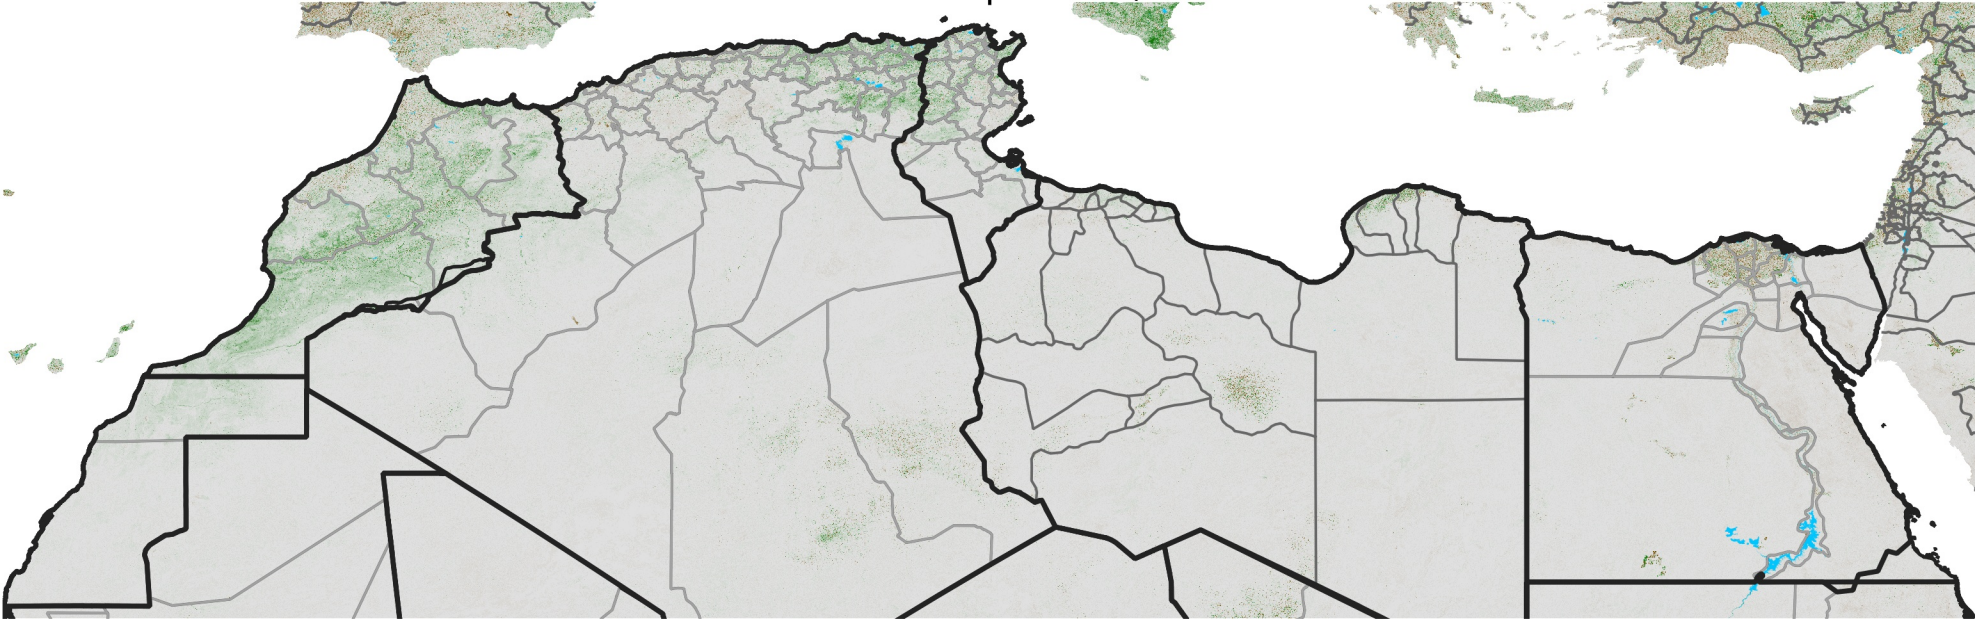

North Africa NDVI Difference

2015 minus 2014

Period 50 / Sep 01 - 10, 2015

NDVI Difference

<math>< -0.3</math> -0.2 -0.1 -0.05 0.05 0.1 0.2 > 0.3

Negative

No Difference

Positive