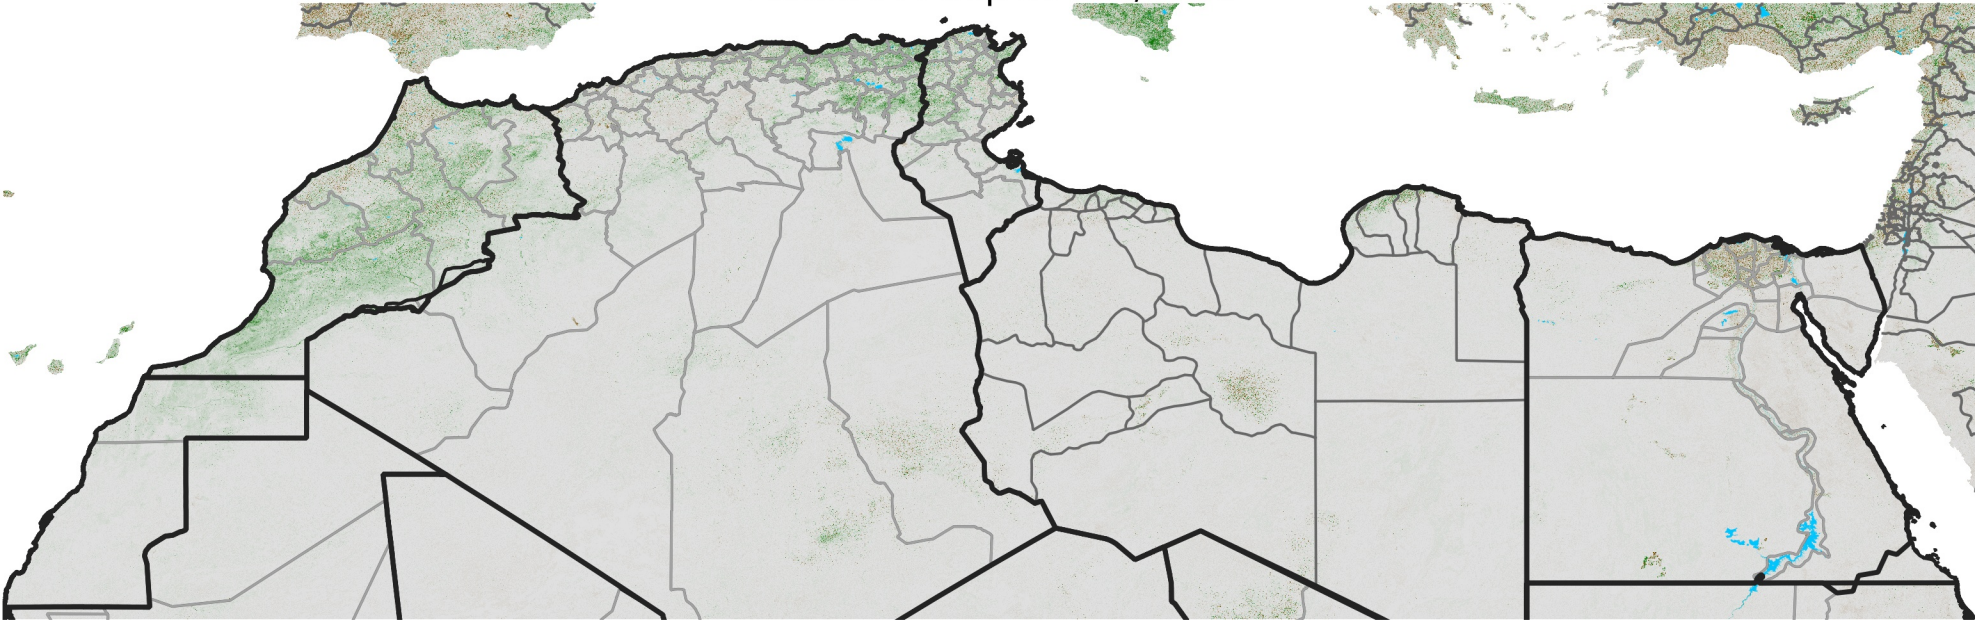

North Africa NDVI Difference

2015 minus 2014

Period 51 / Sep 06 - 15, 2015

NDVI Difference

< -0.3 -0.2 -0.1 -0.05 0.05 0.1 0.2 >0.3

Negative

No Difference

Positive