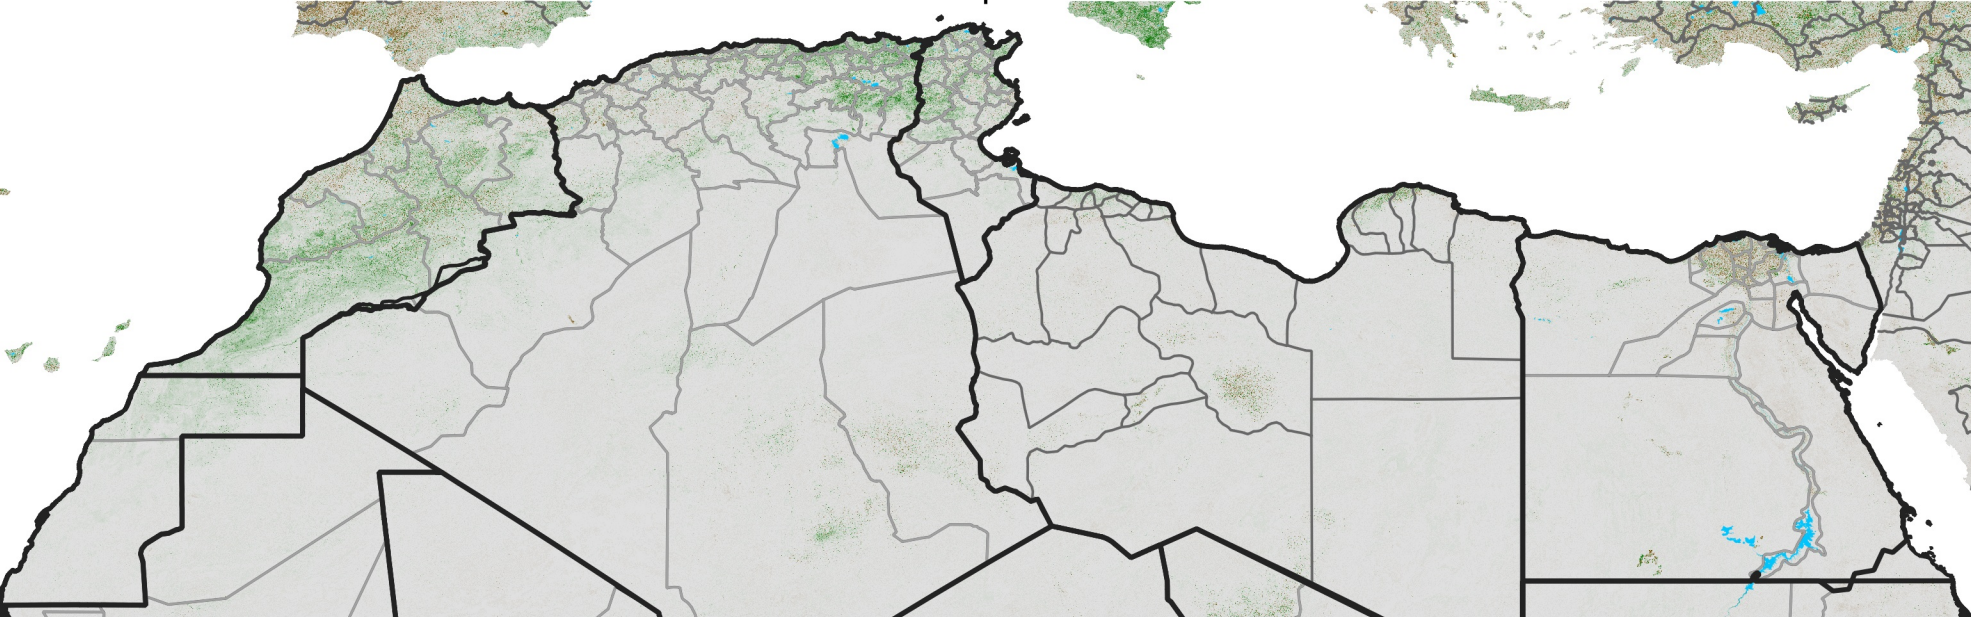

North Africa NDVI Difference

2015 minus 2014

Period 52 / Sep 11 - 20, 2015

NDVI Difference

<math>< -0.3</math> -0.2 -0.1 -0.05 0.05 0.1 0.2 >0.3

Negative

No Difference

Positive