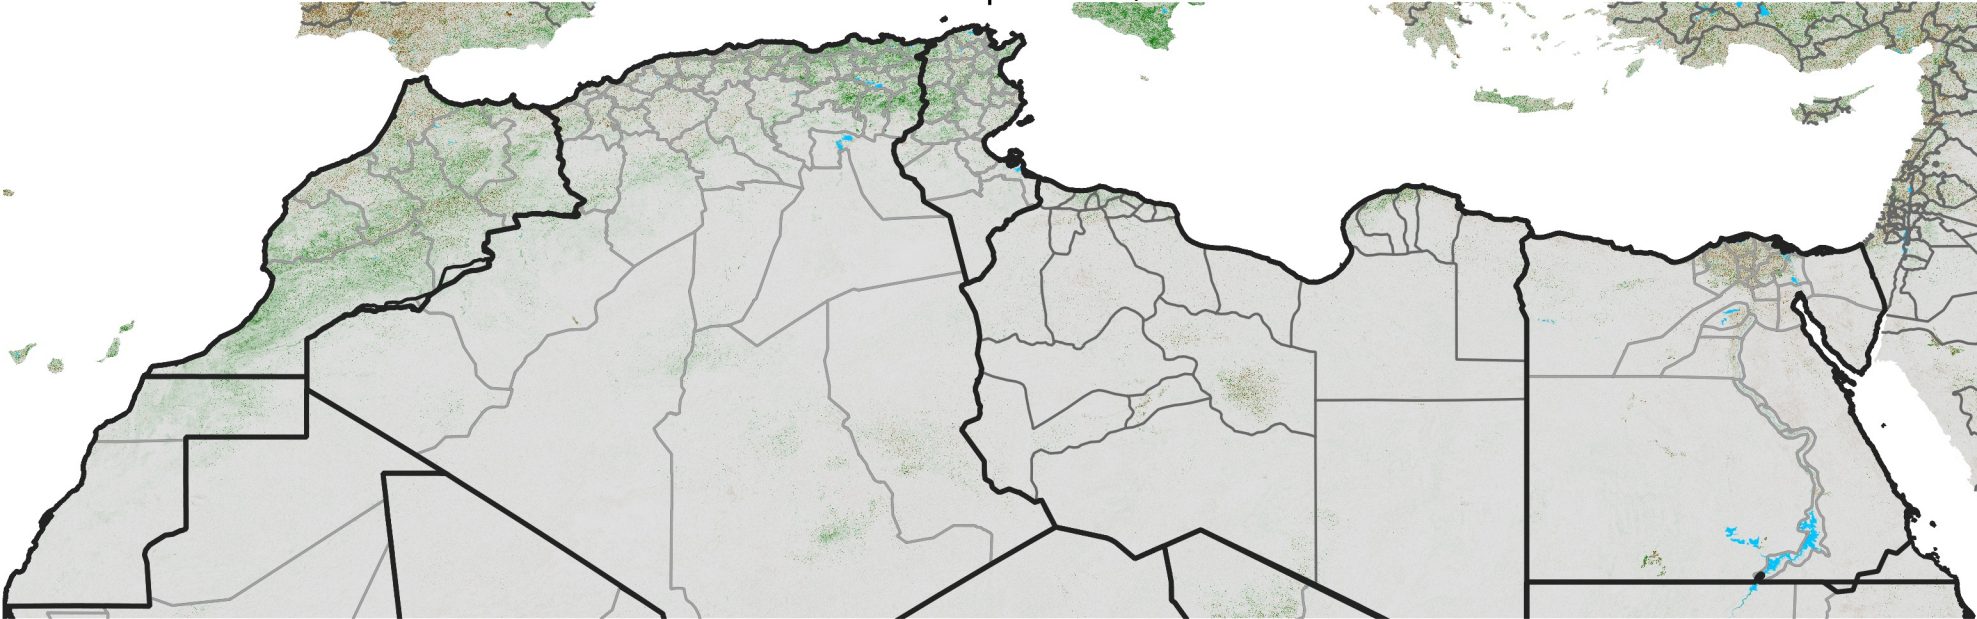

# North Africa NDVI Difference

2015 minus 2014

Period 53 / Sep 16 - 25, 2015

## NDVI Difference

< -0.3   -0.2   -0.1   -0.05   0.05   0.1   0.2   >0.3

Negative

No Difference

Positive