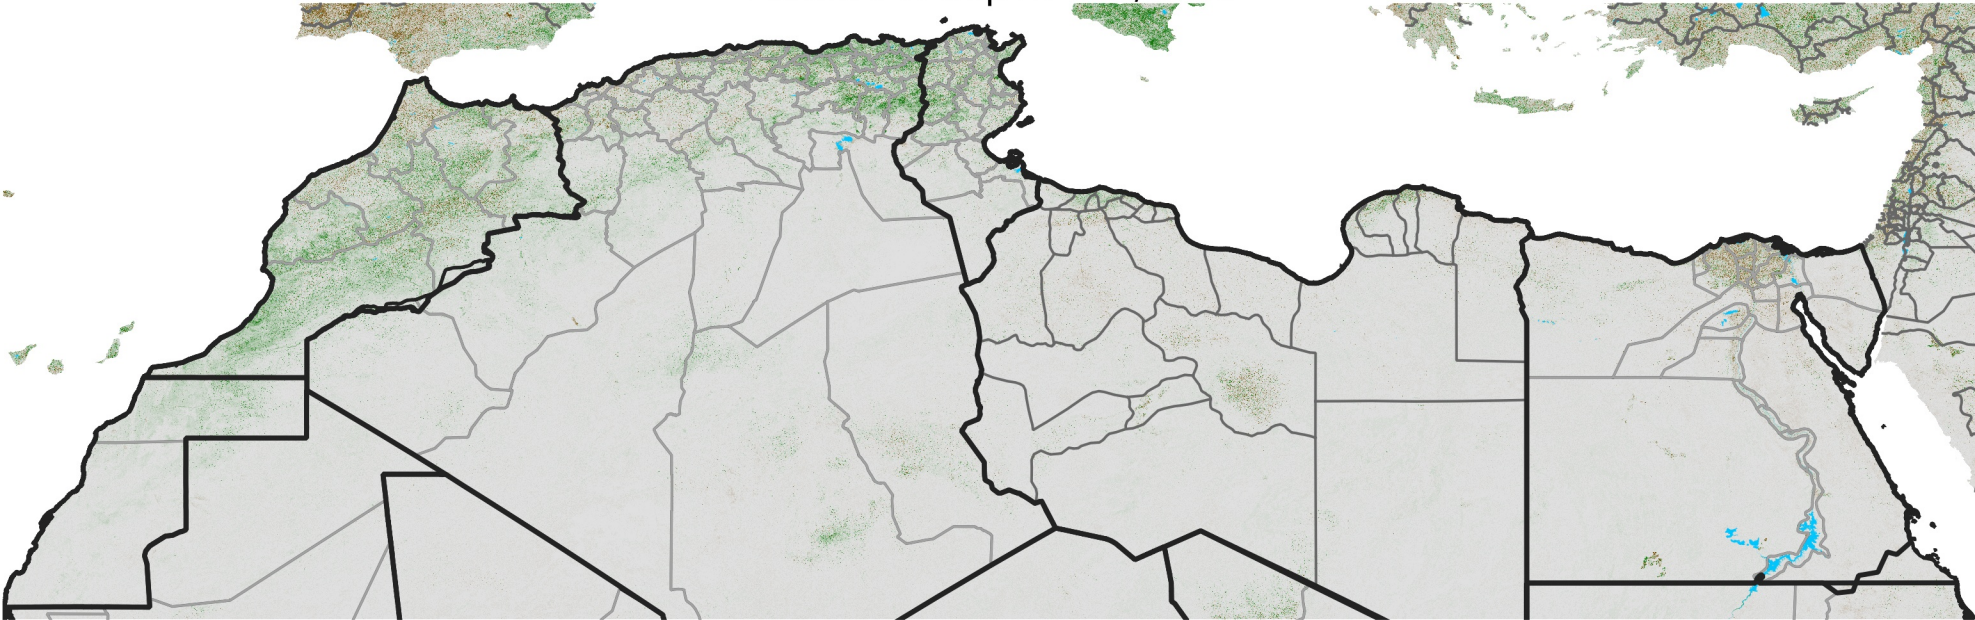

North Africa NDVI Difference

2015 minus 2014

Period 54 / Sep 21 - 30, 2015

NDVI Difference

< -0.3 -0.2 -0.1 -0.05 0.05 0.1 0.2 >0.3

Negative

No Difference

Positive