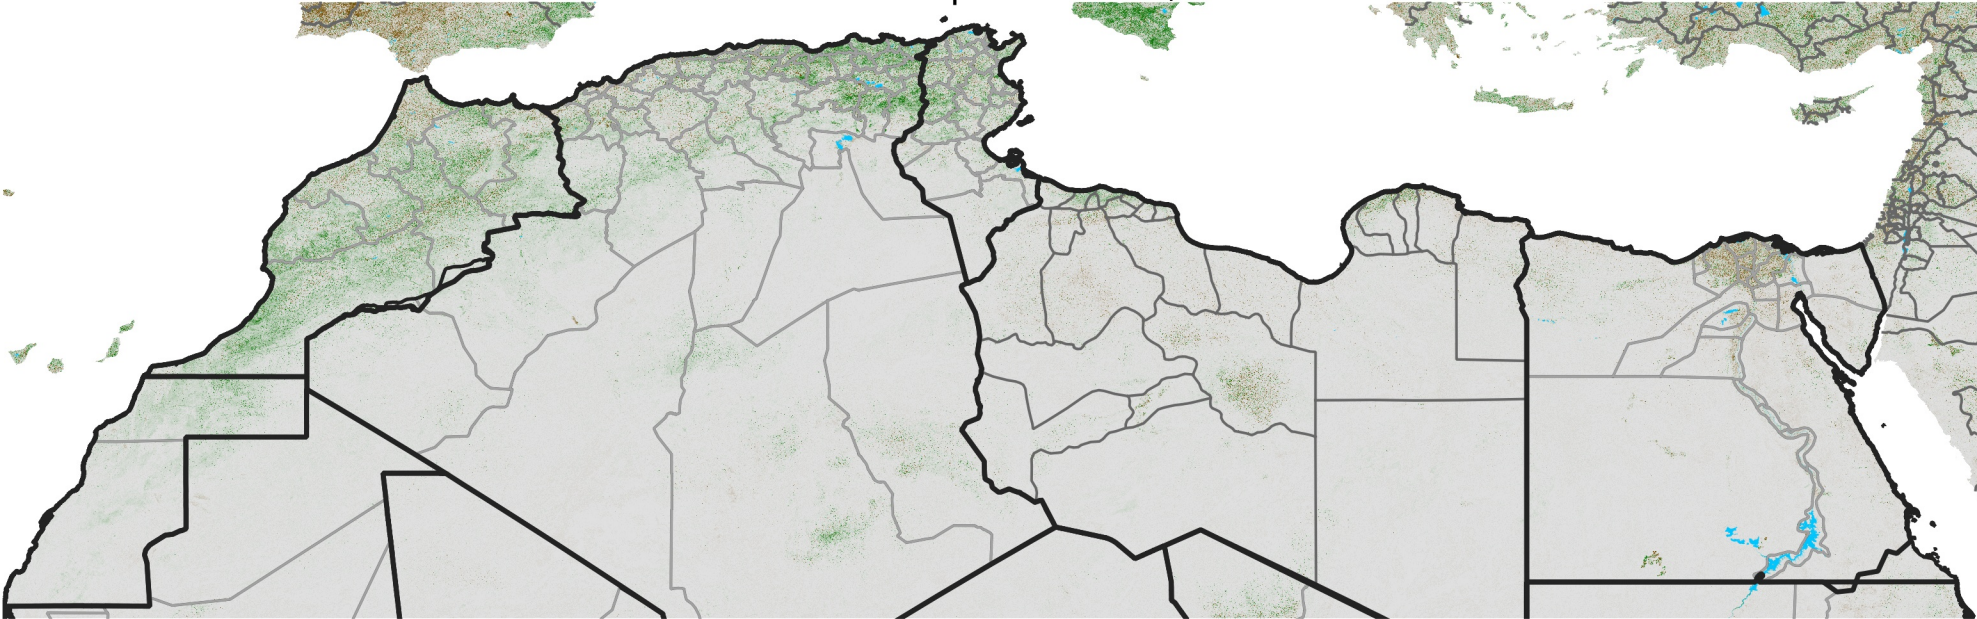

North Africa NDVI Difference

2015 minus 2014

Period 55 / Sep 26 - Oct 05, 2015

NDVI Difference

Negative

No Difference

Positive