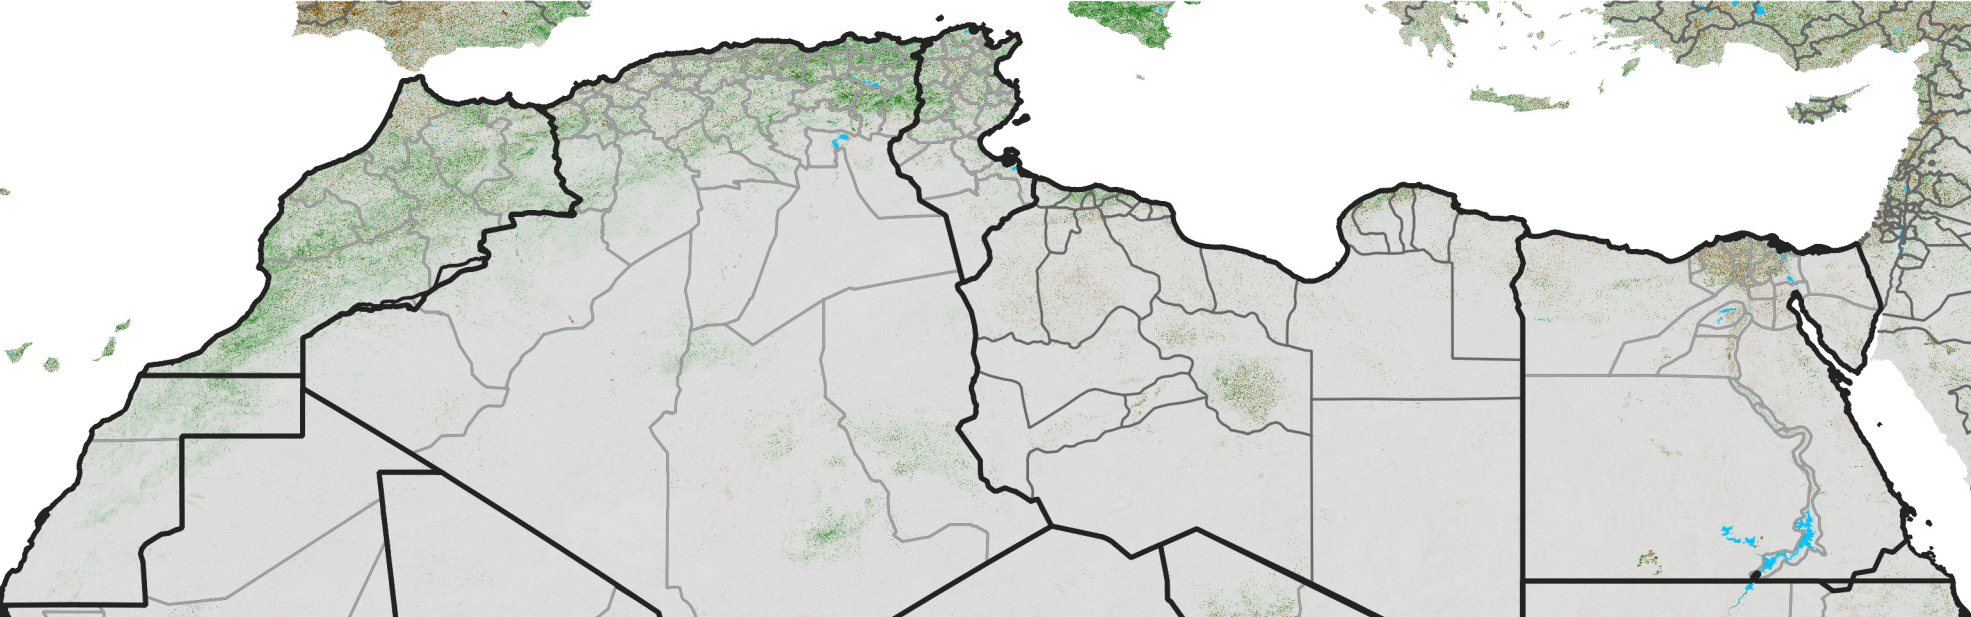

North Africa NDVI Difference

2015 minus 2014

Period 56 / Oct 01 - 10, 2015

NDVI Difference

< -0.3 -0.2 -0.1 -0.05 0.05 0.1 0.2 >0.3

Negative

No Difference

Positive