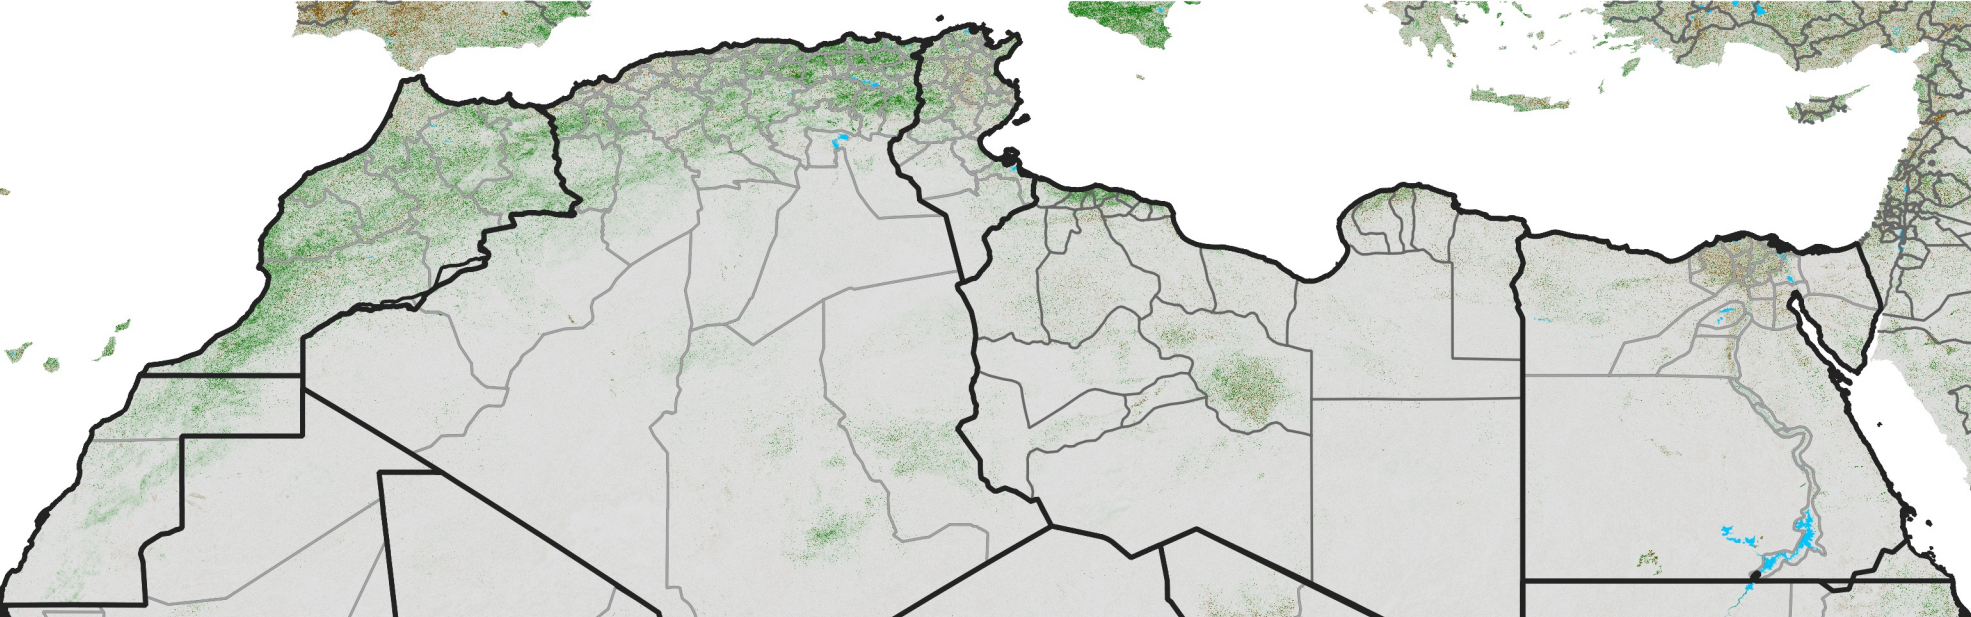

North Africa NDVI Difference

2015 minus 2014

Period 58 / Oct 11 - 20, 2015

NDVI Difference

< -0.3 -0.2 -0.1 -0.05 0.05 0.1 0.2 >0.3

Negative

No Difference

Positive