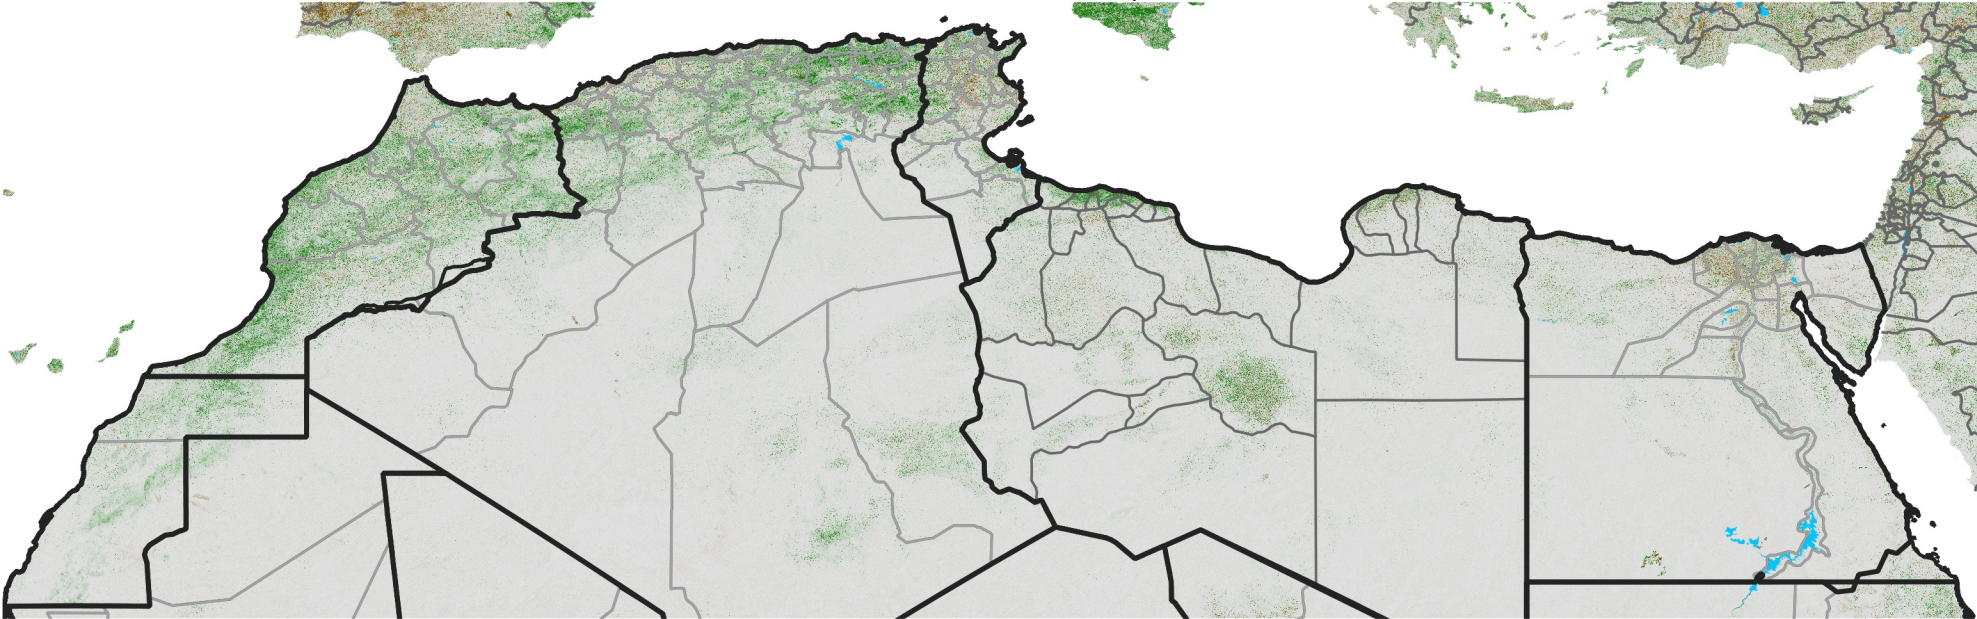

North Africa NDVI Difference

2015 minus 2014

Period 59 / Oct 16 - 25, 2015

NDVI Difference

< -0.3 -0.2 -0.1 -0.05 0.05 0.1 0.2 >0.3

Negative

No Difference

Positive