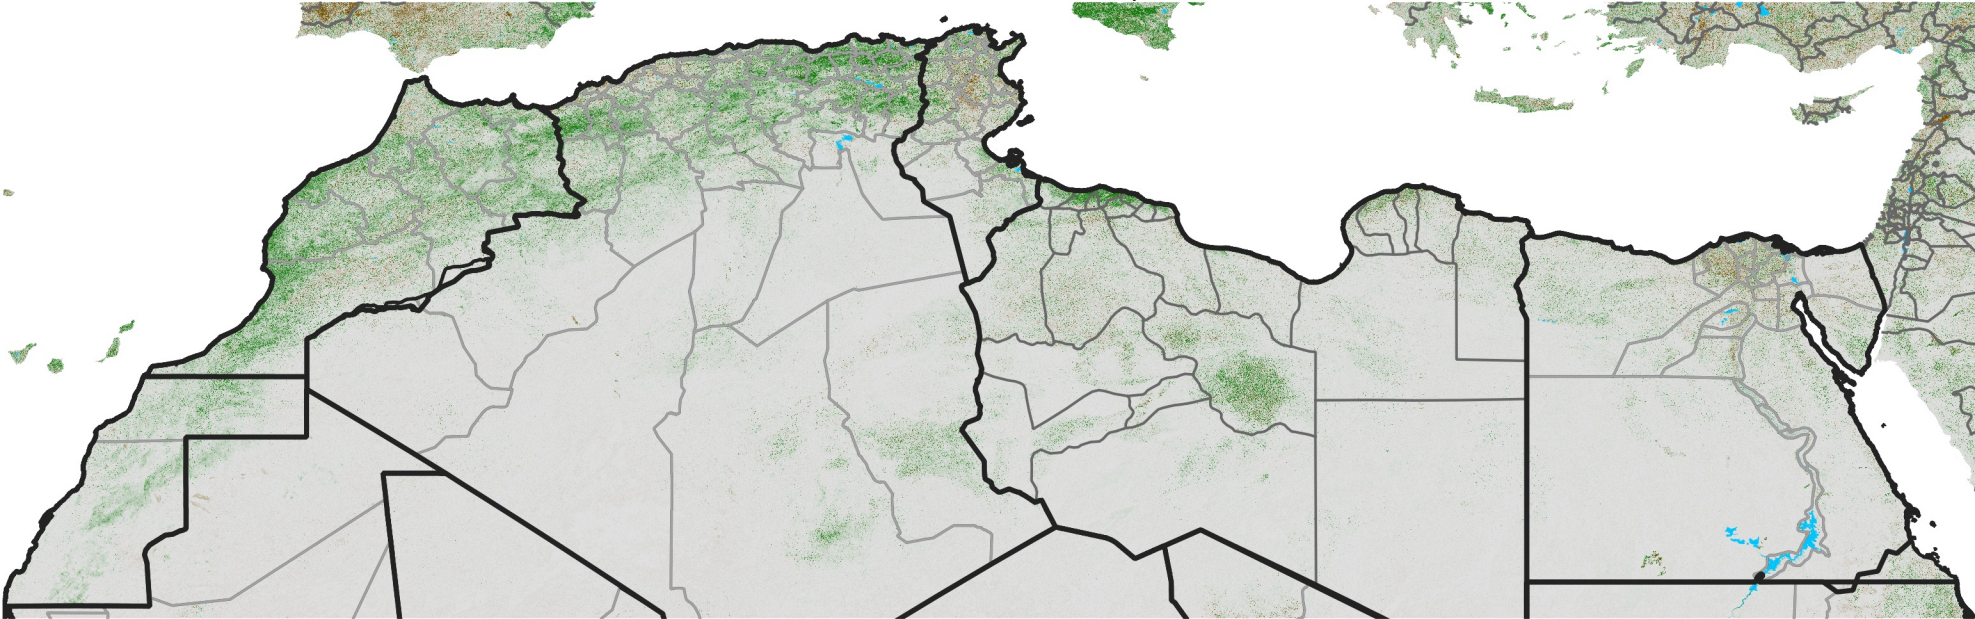

North Africa NDVI Difference

2015 minus 2014

Period 60 / Oct 21 - 31, 2015

NDVI Difference

< -0.3 -0.2 -0.1 -0.05 0.05 0.1 0.2 >0.3

Negative

No Difference

Positive