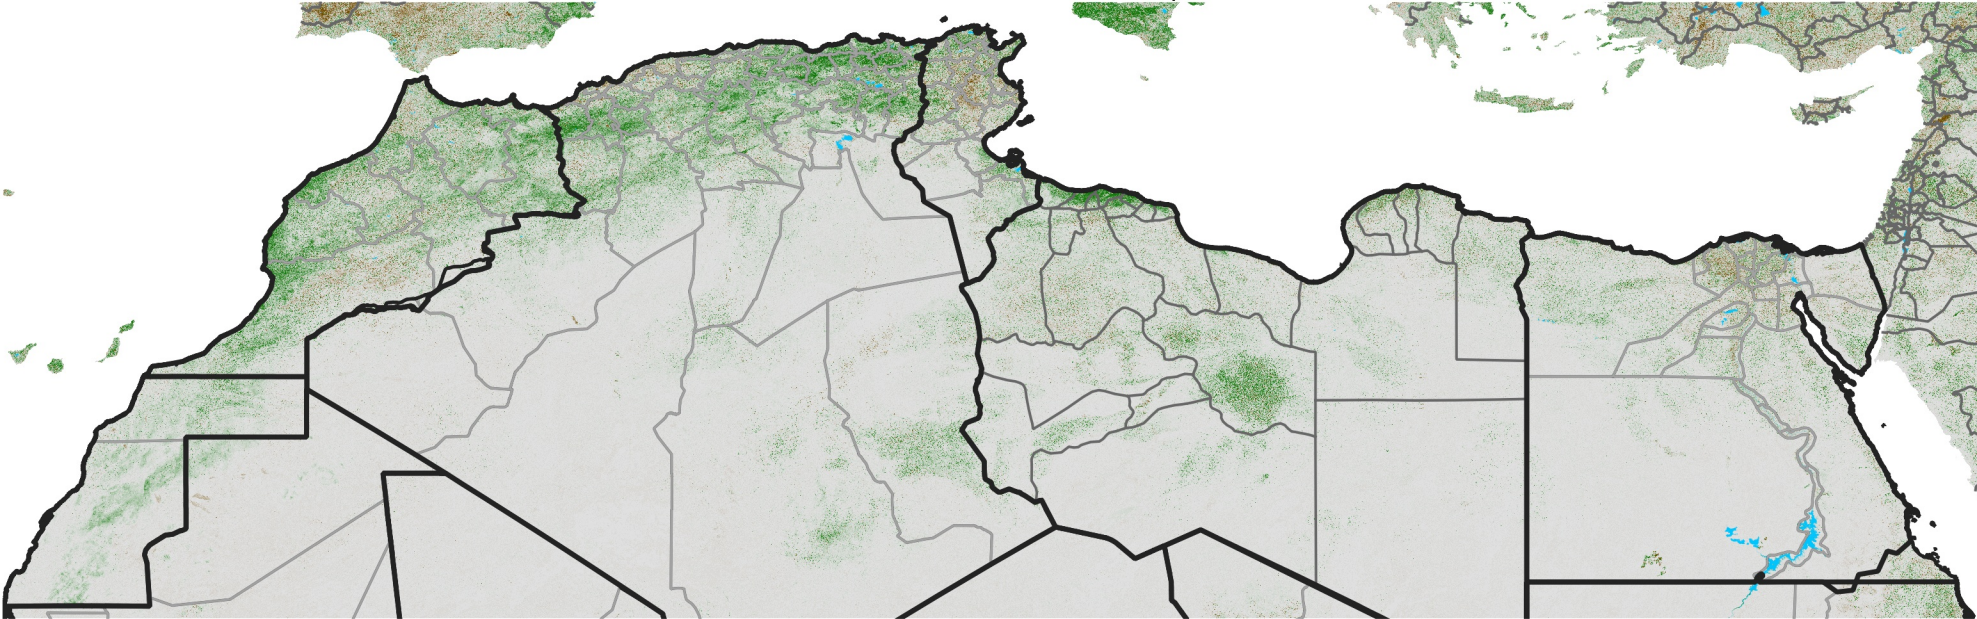

North Africa NDVI Difference

2015 minus 2014

Period 61 / Oct 26 - Nov 05, 2015

NDVI Difference

< -0.3 -0.2 -0.1 -0.05 0.05 0.1 0.2 >0.3

Negative

No Difference

Positive