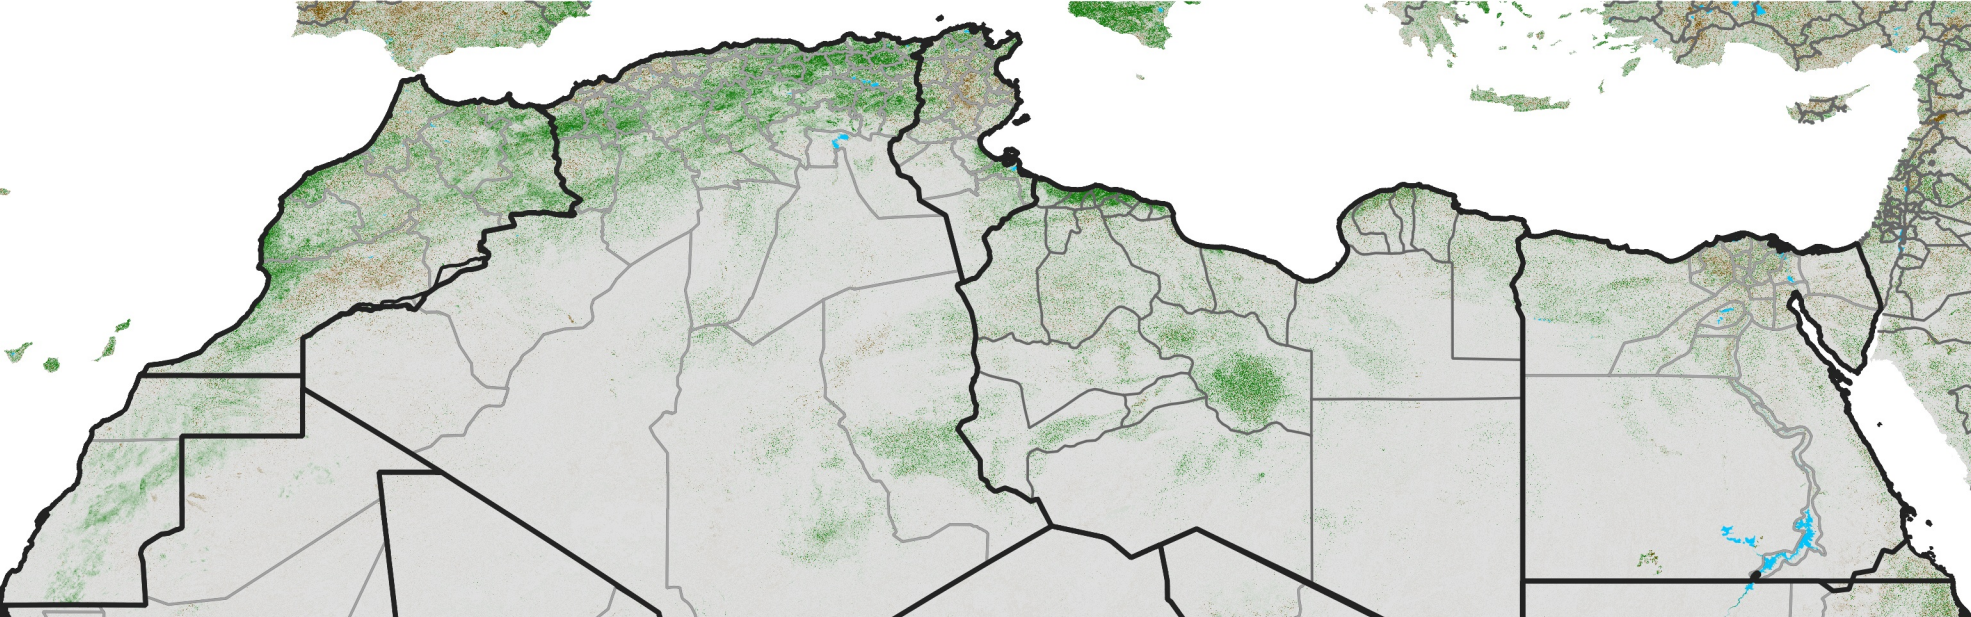

# North Africa NDVI Difference

2015 minus 2014

Period 62 / Nov 01 - 10, 2015

## NDVI Difference

< -0.3   -0.2   -0.1   -0.05   0.05   0.1   0.2   >0.3

Negative

No Difference

Positive