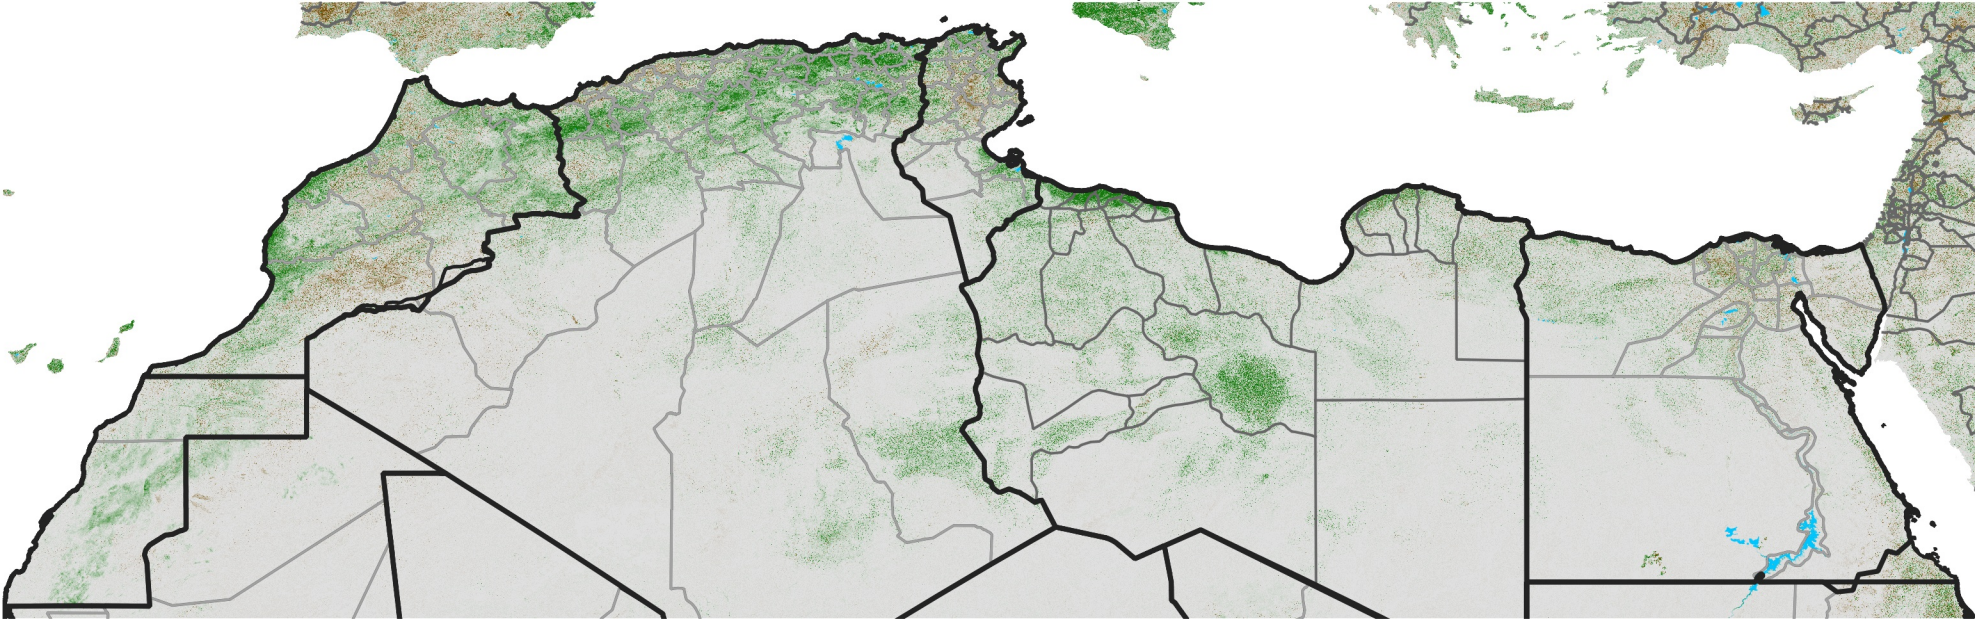

North Africa NDVI Difference

2015 minus 2014

Period 63 / Nov 06 - 15, 2015

NDVI Difference

< -0.3 -0.2 -0.1 -0.05 0.05 0.1 0.2 >0.3

Negative

No Difference

Positive