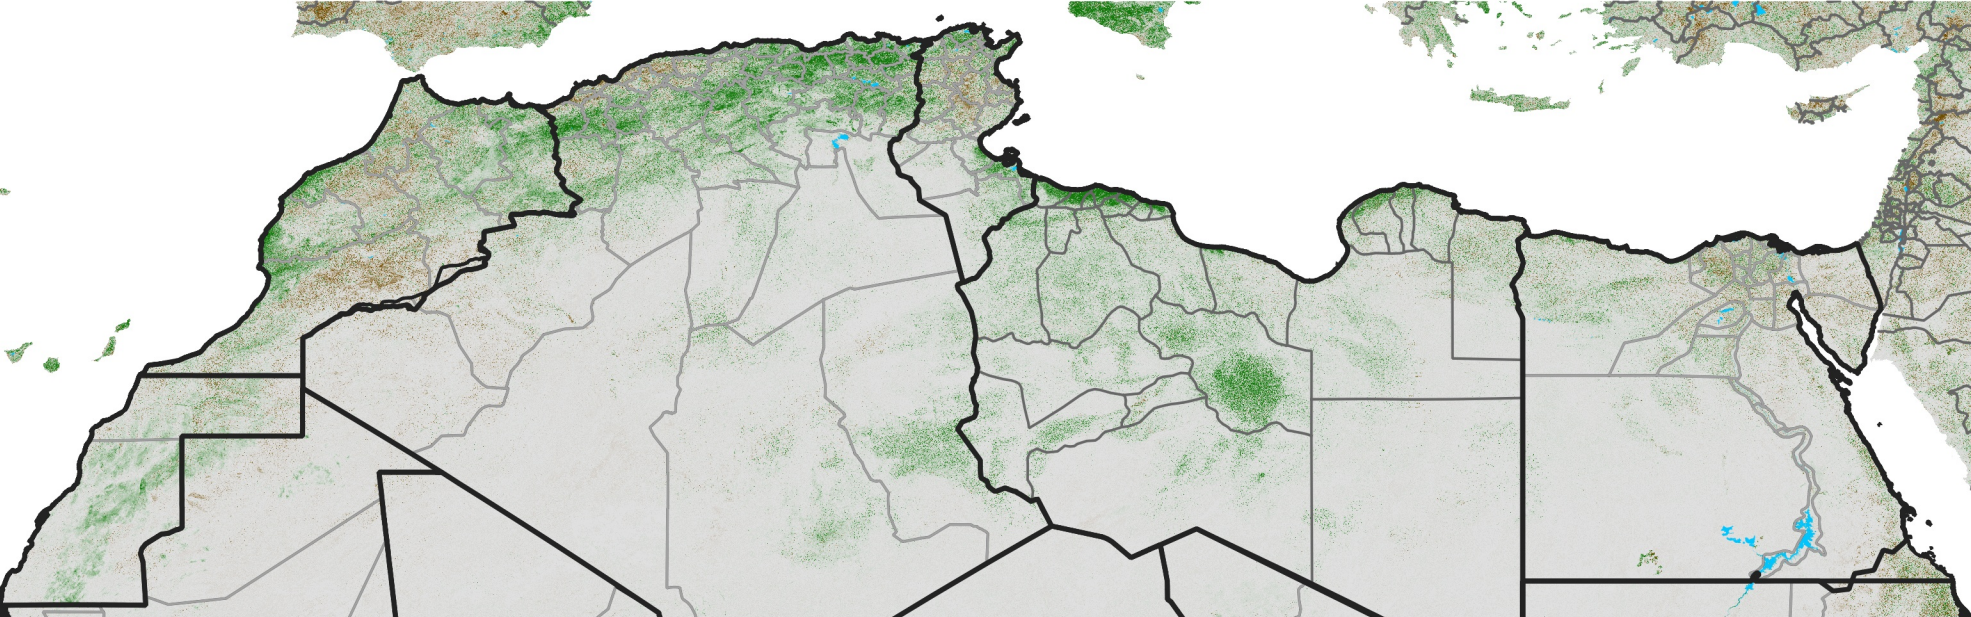

# North Africa NDVI Difference

2015 minus 2014

Period 64 / Nov 11 - 20, 2015

## NDVI Difference

< -0.3   -0.2   -0.1   -0.05   0.05   0.1   0.2   >0.3

Negative

No Difference

Positive