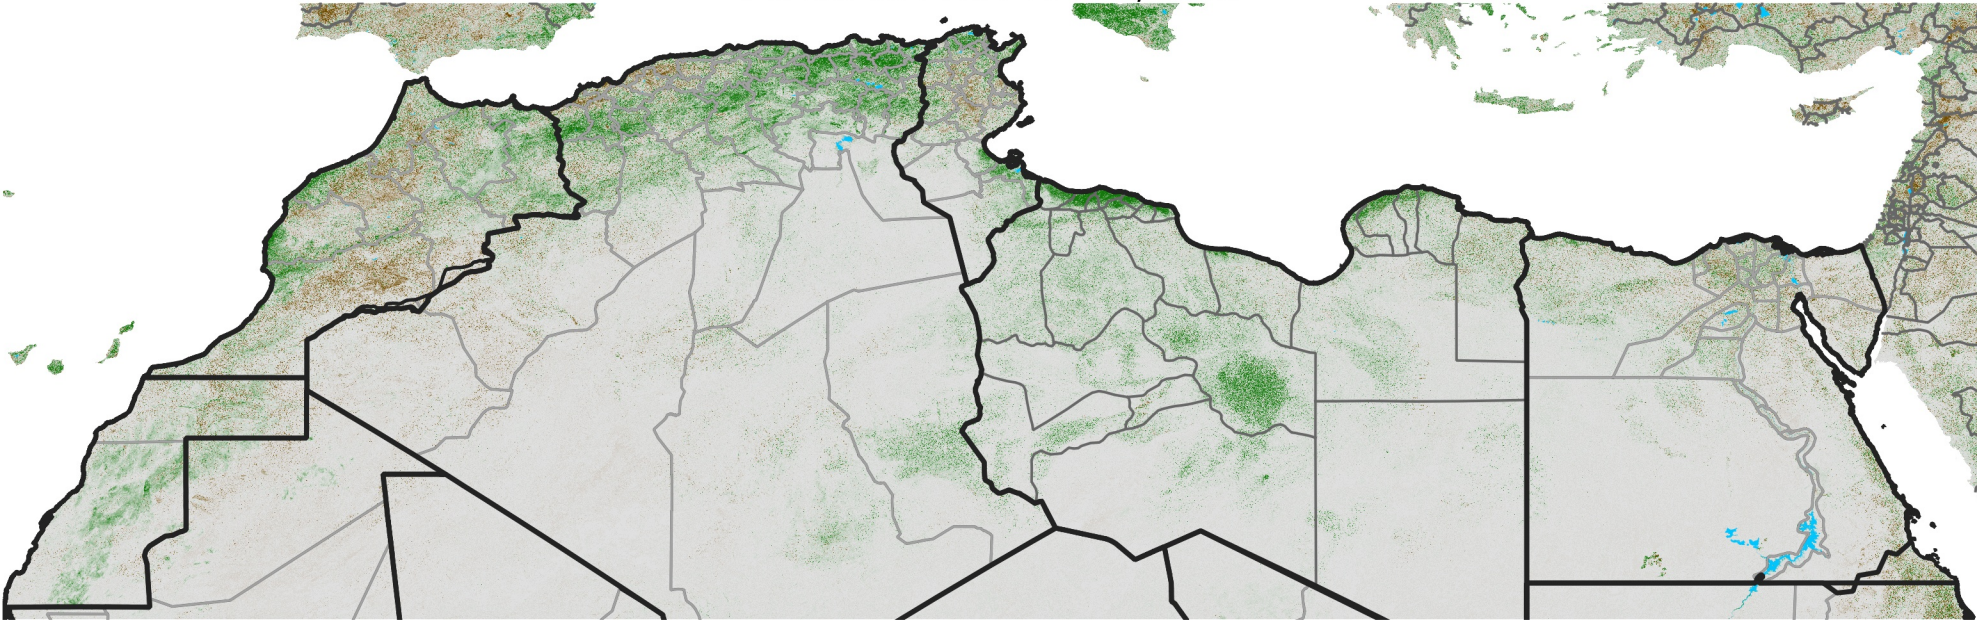

North Africa NDVI Difference

2015 minus 2014

Period 65 / Nov 16 - 25, 2015

NDVI Difference

< -0.3 -0.2 -0.1 -0.05 0.05 0.1 0.2 >0.3

Negative

No Difference

Positive