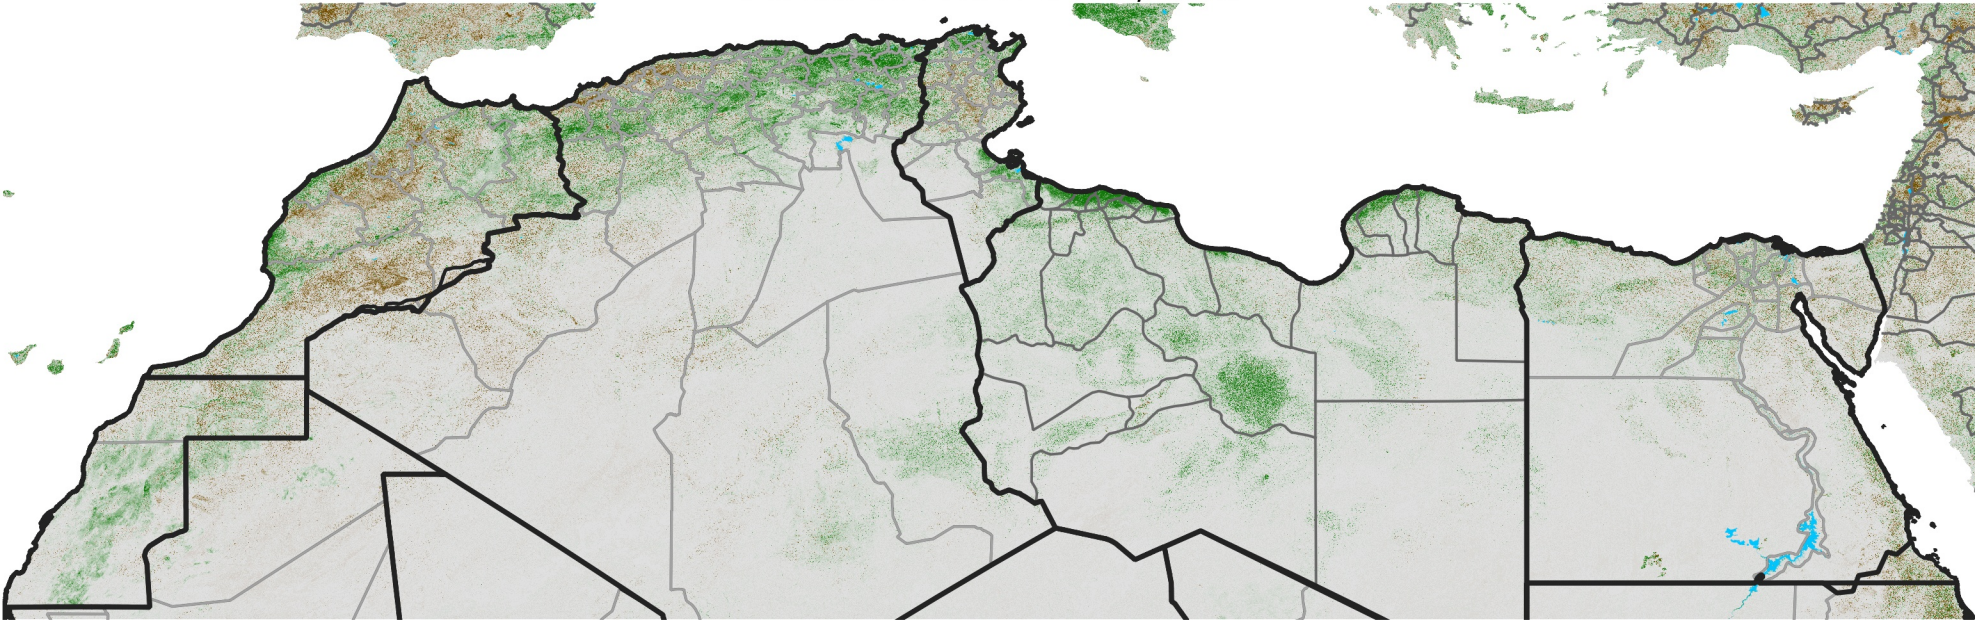

North Africa NDVI Difference

2015 minus 2014

Period 66 / Nov 21 - 30, 2015

NDVI Difference

< -0.3 -0.2 -0.1 -0.05 0.05 0.1 0.2 >0.3

Negative

No Difference

Positive