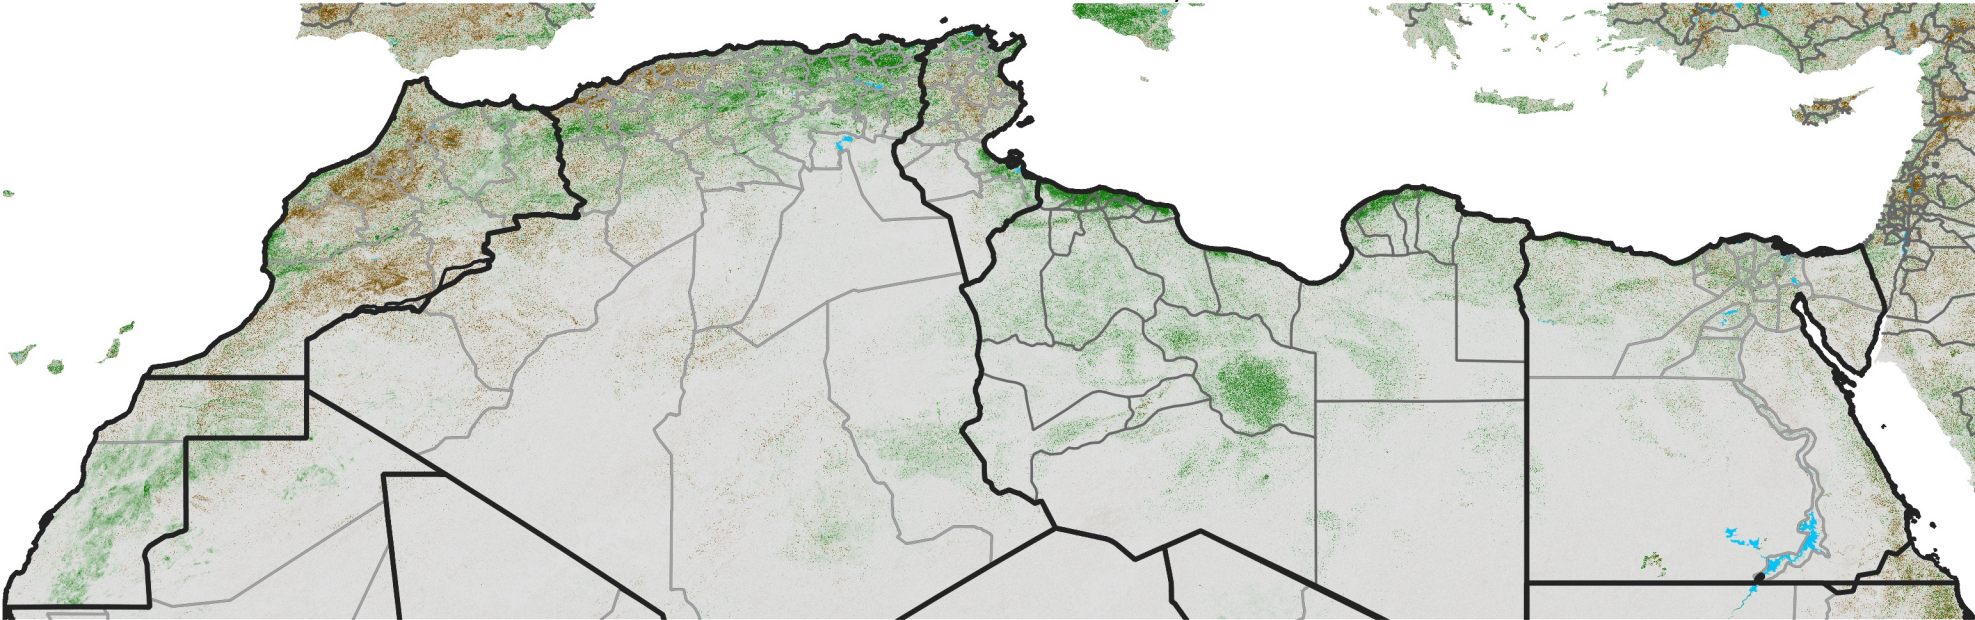

North Africa NDVI Difference

2015 minus 2014

Period 67 / Nov 26 - Dec 05, 2015

NDVI Difference

< -0.3 -0.2 -0.1 -0.05 0.05 0.1 0.2 >0.3

Negative

No Difference

Positive