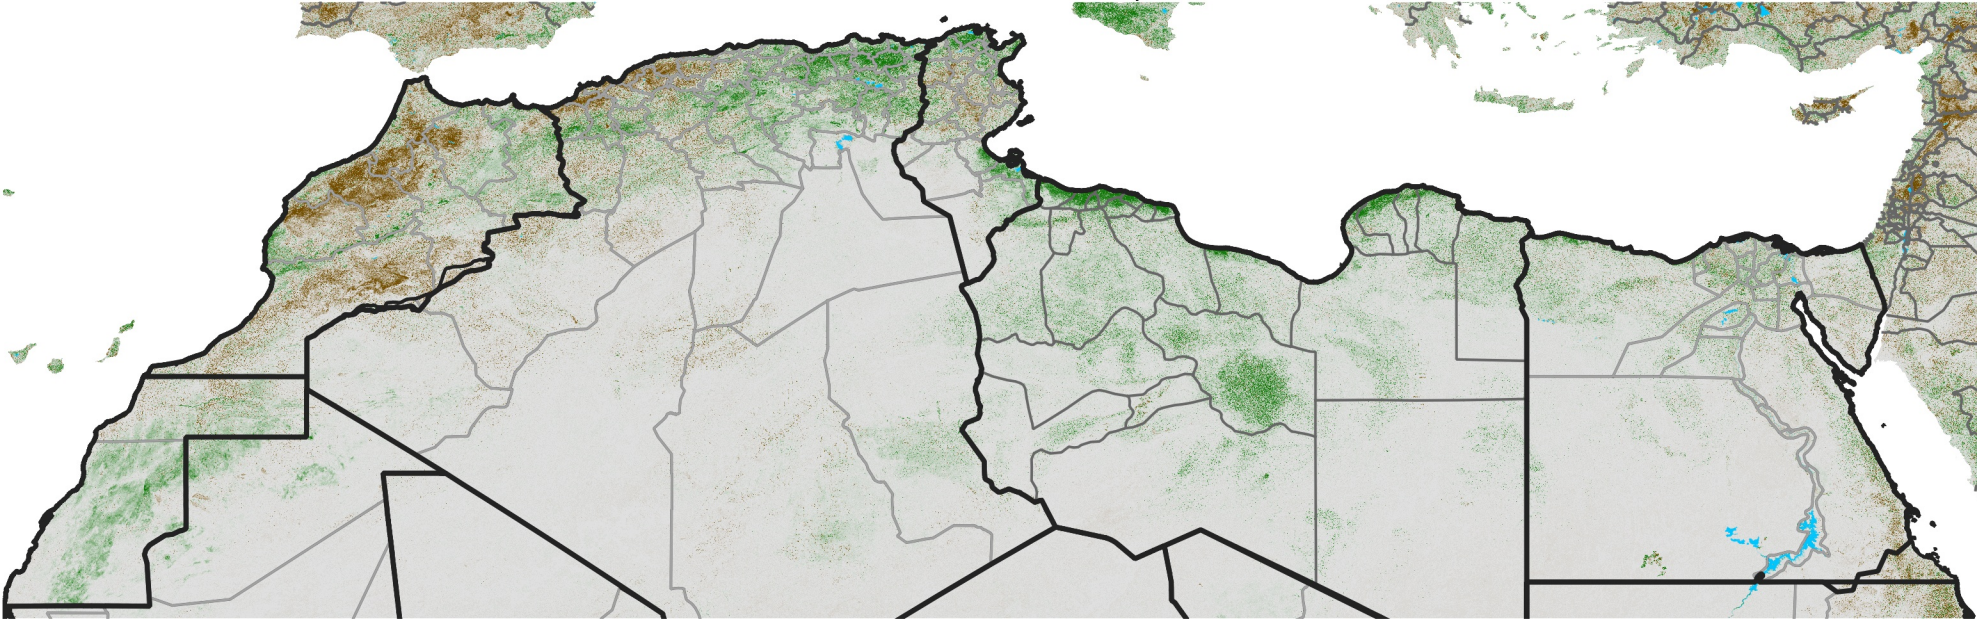

North Africa NDVI Difference

2015 minus 2014

Period 68 / Dec 01 - 10, 2015

NDVI Difference

< -0.3 -0.2 -0.1 -0.05 0.05 0.1 0.2 >0.3

Negative

No Difference

Positive