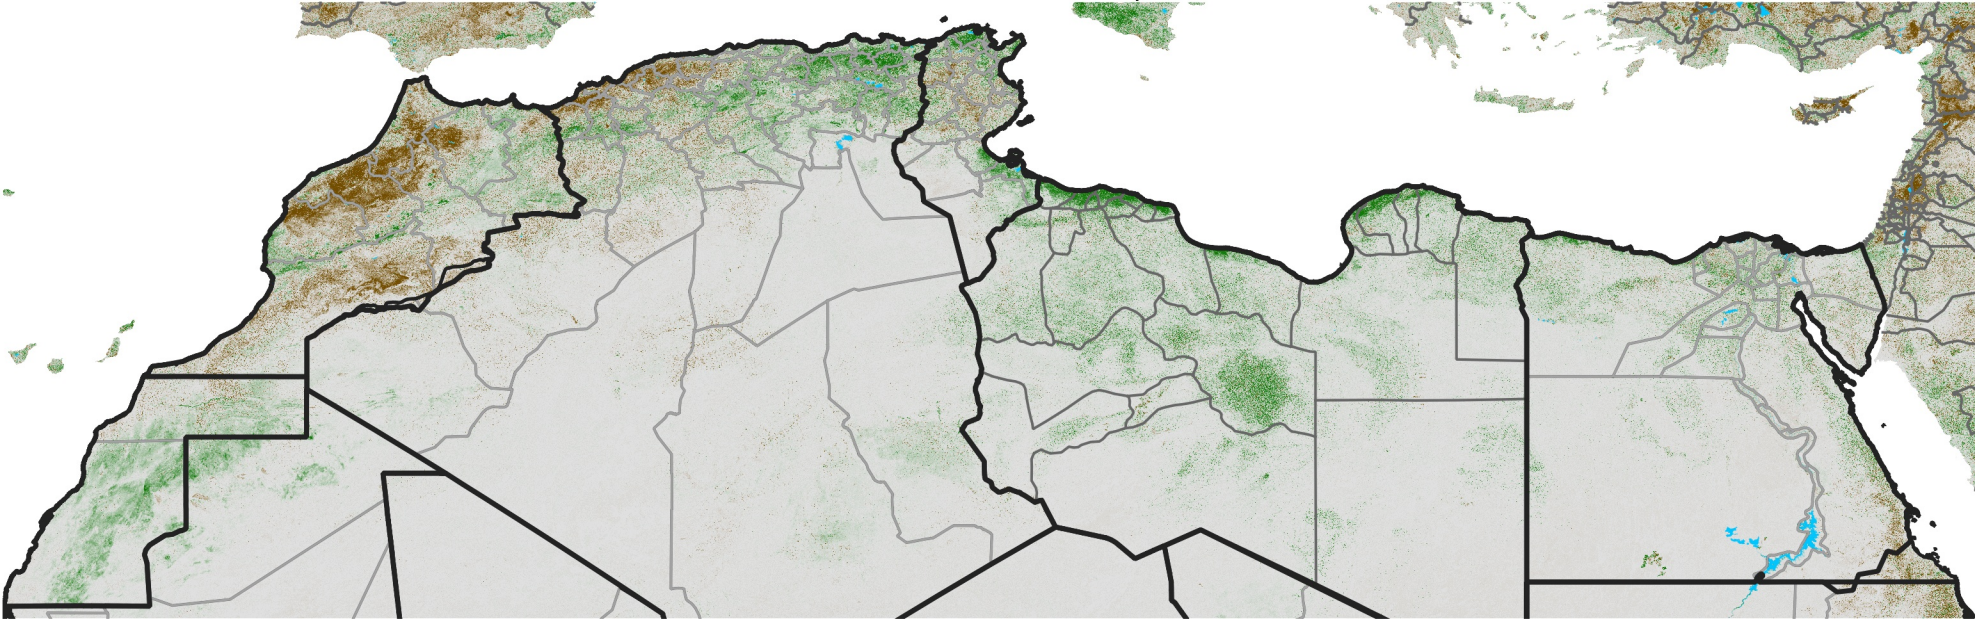

North Africa NDVI Difference

2015 minus 2014

Period 69 / Dec 06 - 15, 2015

NDVI Difference

< -0.3 -0.2 -0.1 -0.05 0.05 0.1 0.2 >0.3

Negative

No Difference

Positive