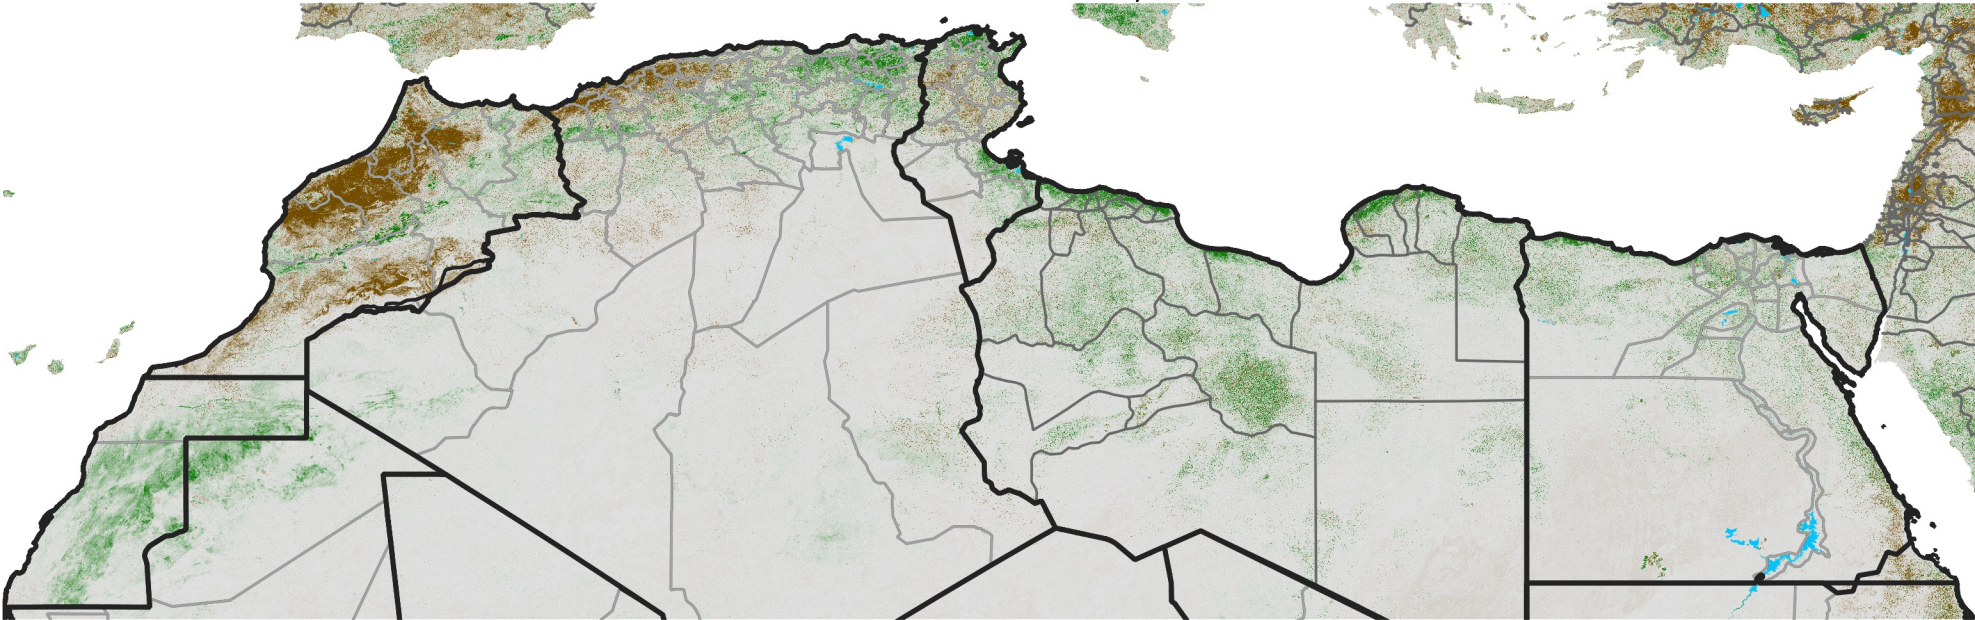

North Africa NDVI Difference

2015 minus 2014

Period 72 / Dec 21 - 31, 2015

NDVI Difference

< -0.3 -0.2 -0.1 -0.05 0.05 0.1 0.2 >0.3

Negative

No Difference

Positive