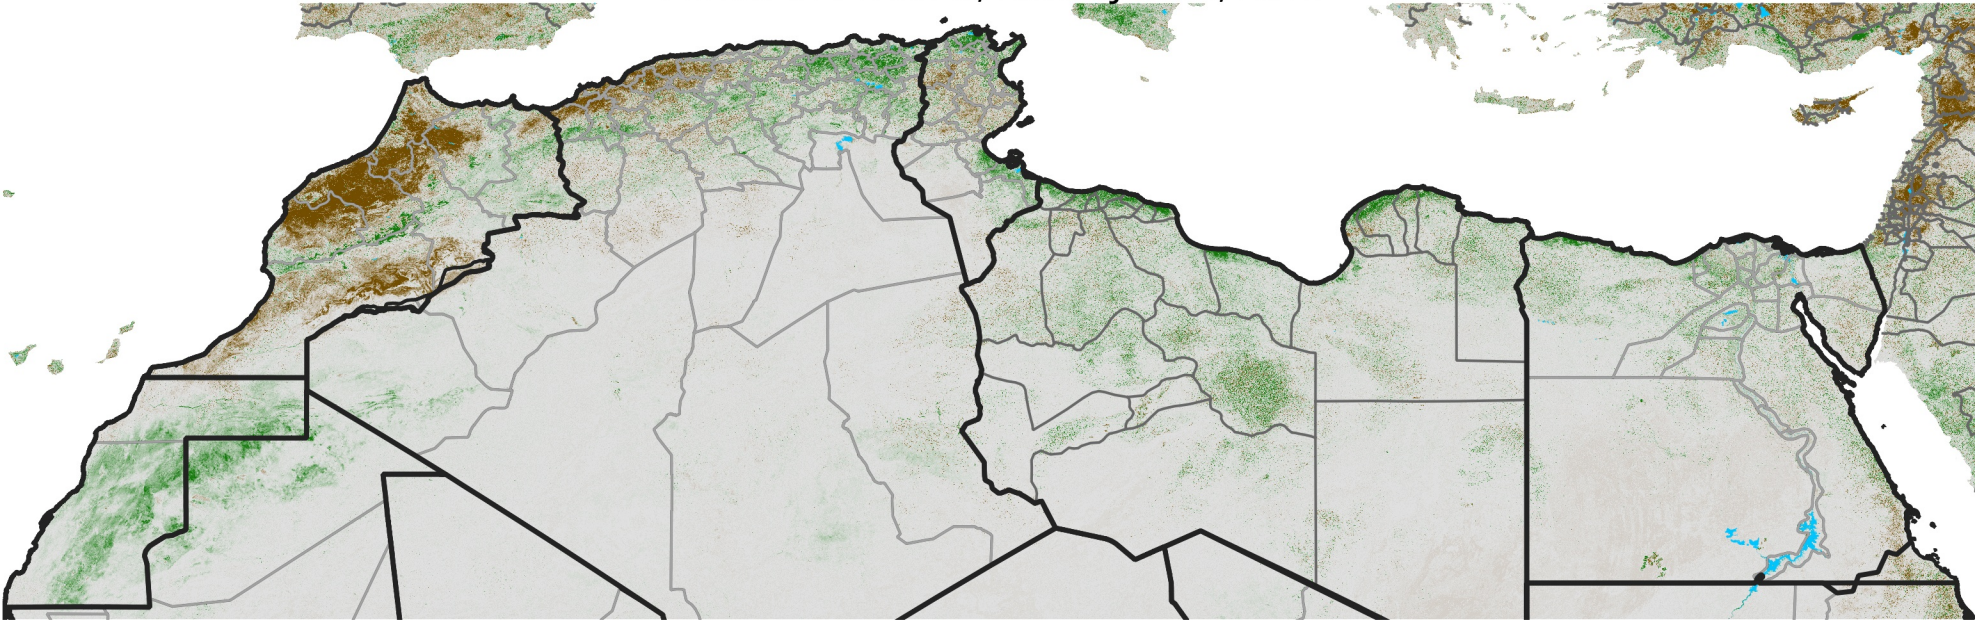

North Africa NDVI Difference

2016 minus 2015

Period 01 / Dec 26, 2015 - Jan 05, 2016

NDVI Difference

< -0.3 -0.2 -0.1 -0.05 0.05 0.1 0.2 >0.3

Negative

No Difference

Positive