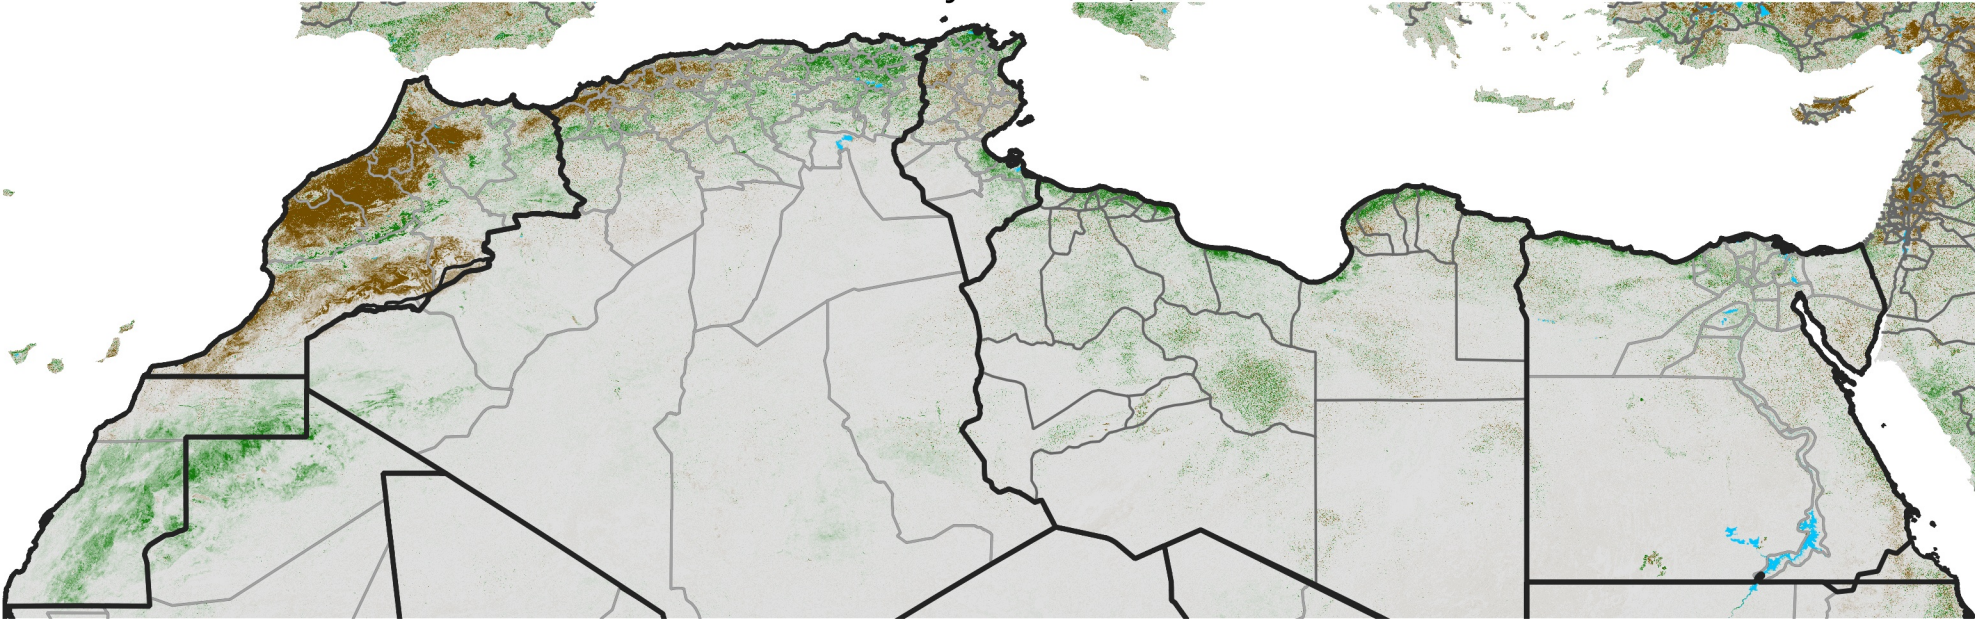

North Africa NDVI Difference

2016 minus 2015

Period 03 / Jan 06 - 15, 2016

NDVI Difference

< -0.3 -0.2 -0.1 -0.05 0.05 0.1 0.2 >0.3

Negative

No Difference

Positive