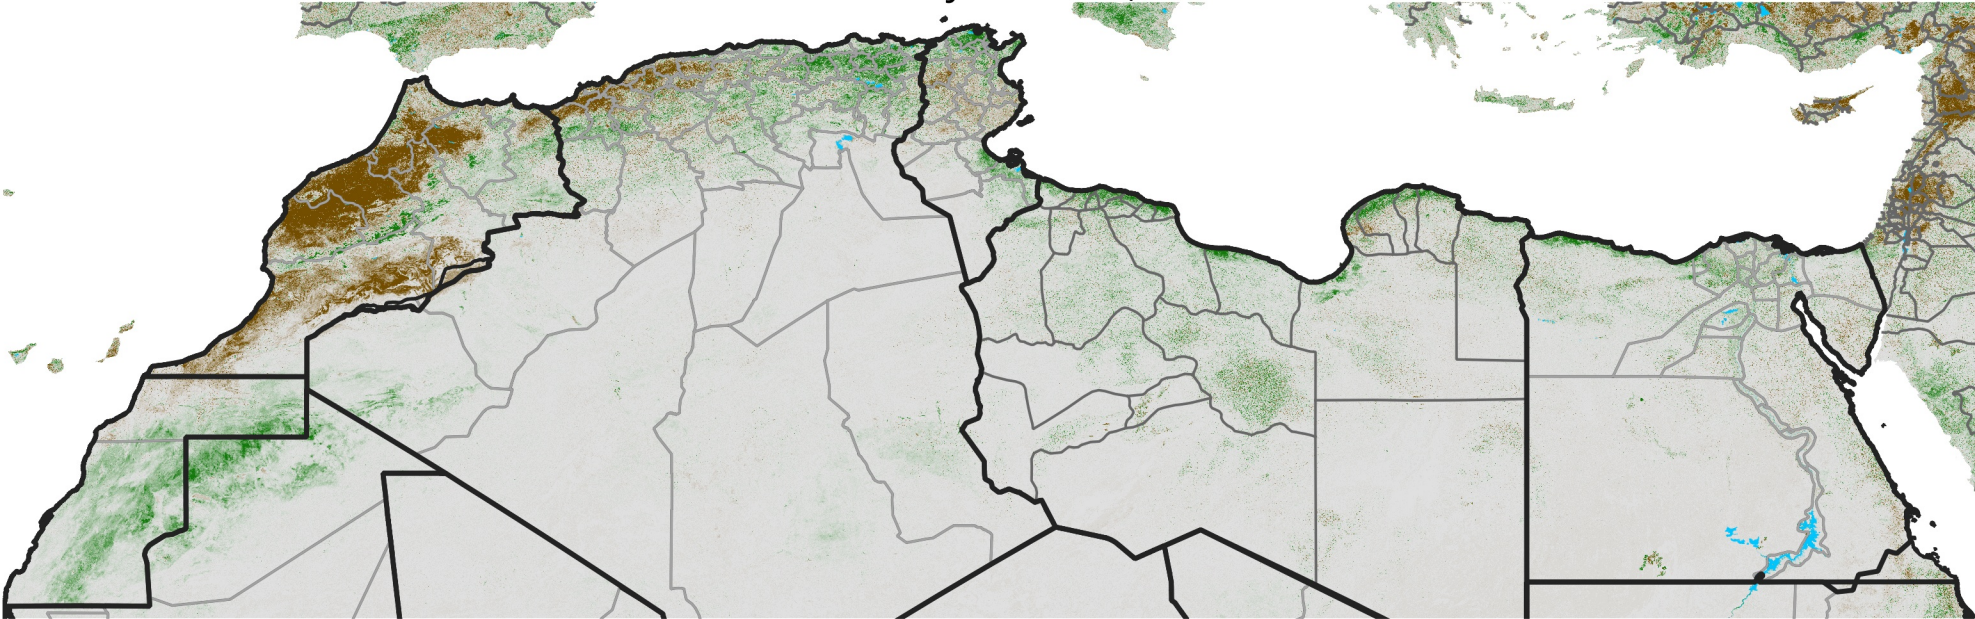

# North Africa NDVI Difference

2016 minus 2015

Period 04 / Jan 11 - 20, 2016

## NDVI Difference

< -0.3   -0.2   -0.1   -0.05   0.05   0.1   0.2   >0.3

Negative

No Difference

Positive