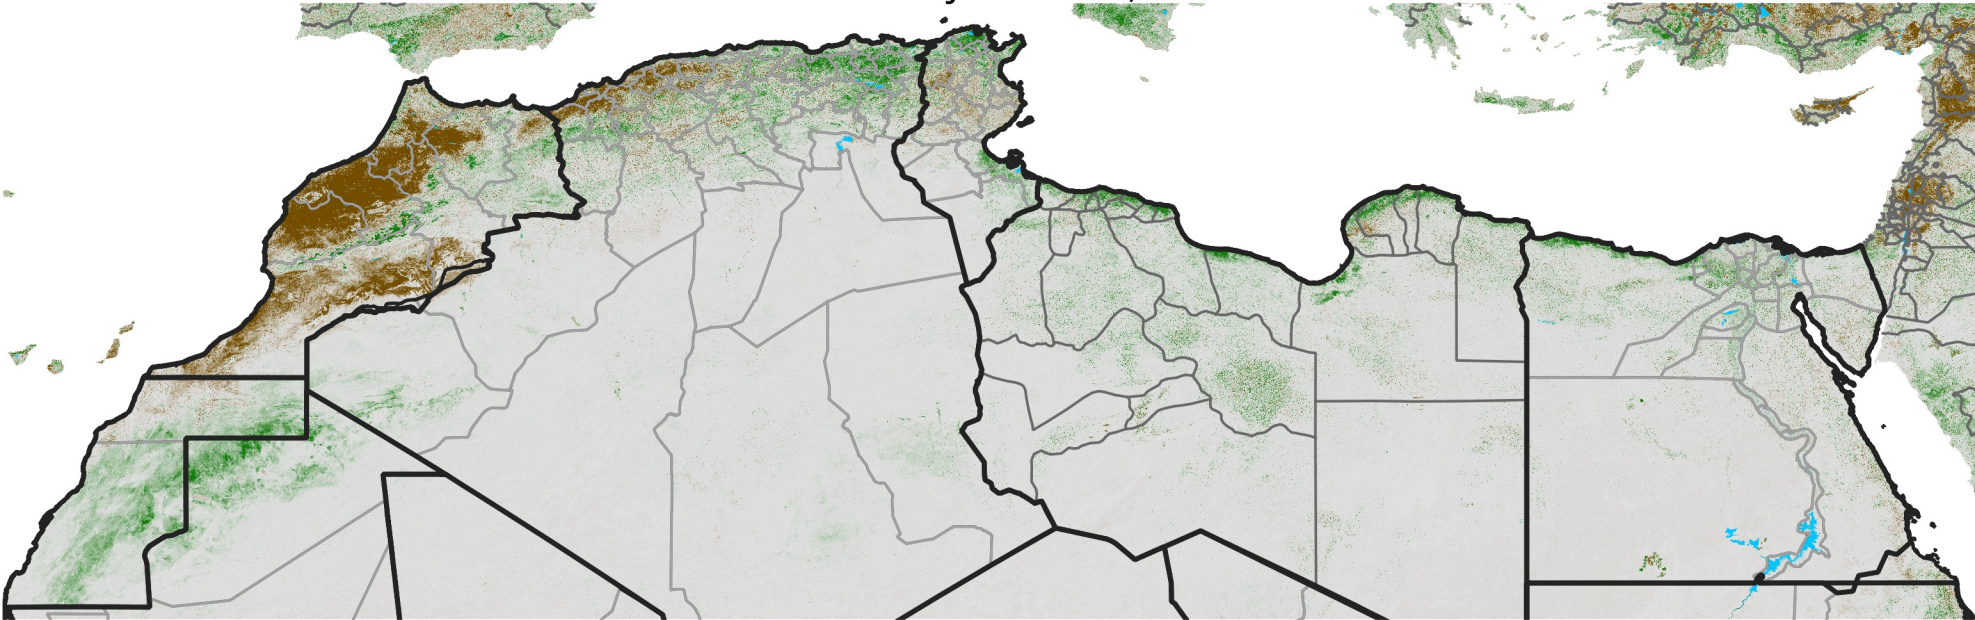

# North Africa NDVI Difference

2016 minus 2015

Period 05 / Jan 16 - 25, 2016

## NDVI Difference

< -0.3   -0.2   -0.1   -0.05   0.05   0.1   0.2   >0.3

Negative

No Difference

Positive