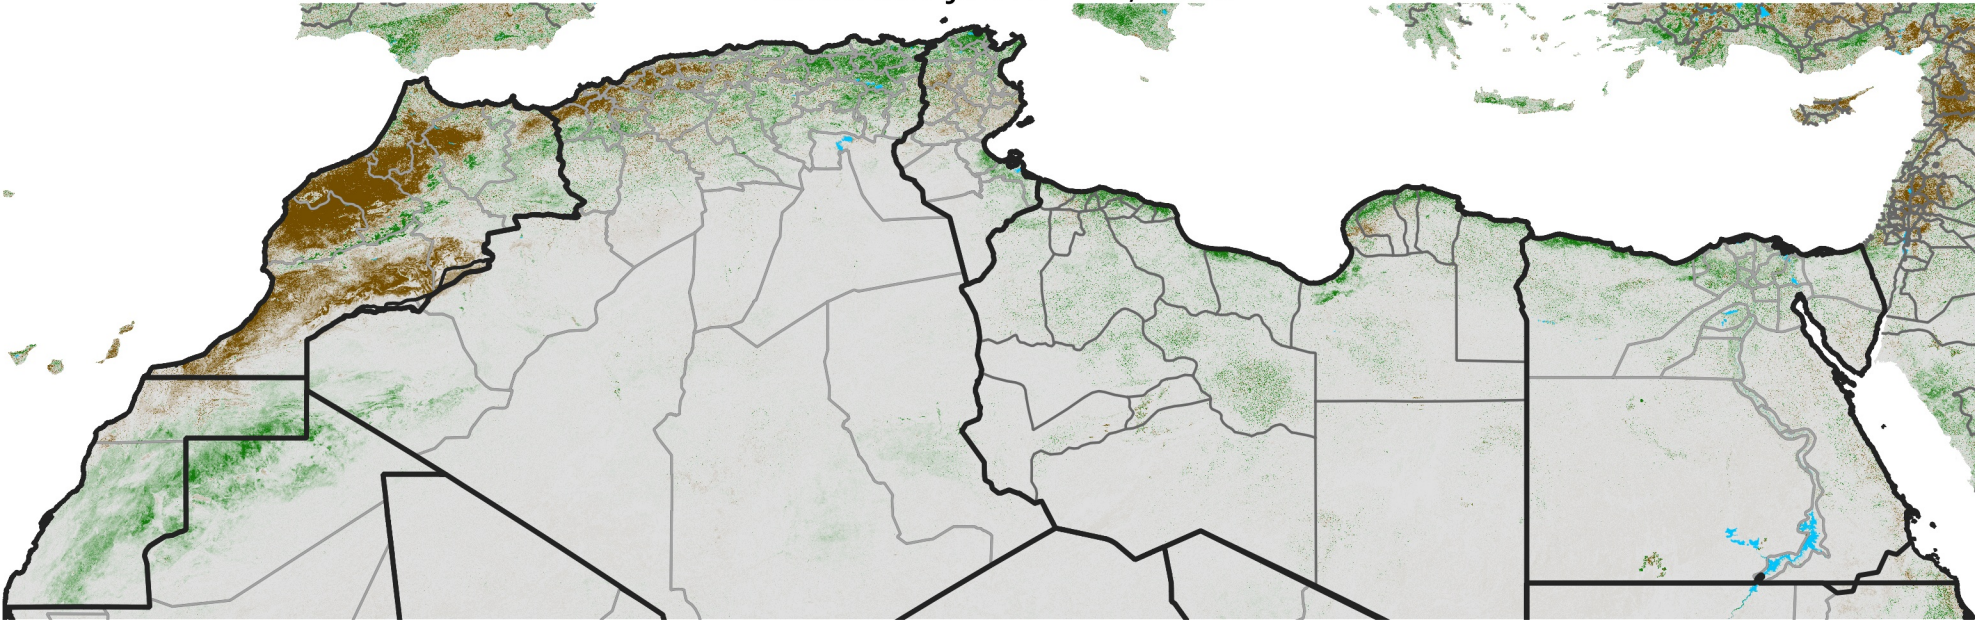

North Africa NDVI Difference

2016 minus 2015

Period 06 / Jan 21 - 31, 2016

NDVI Difference

< -0.3 -0.2 -0.1 -0.05 0.05 0.1 0.2 >0.3

Negative

No Difference

Positive