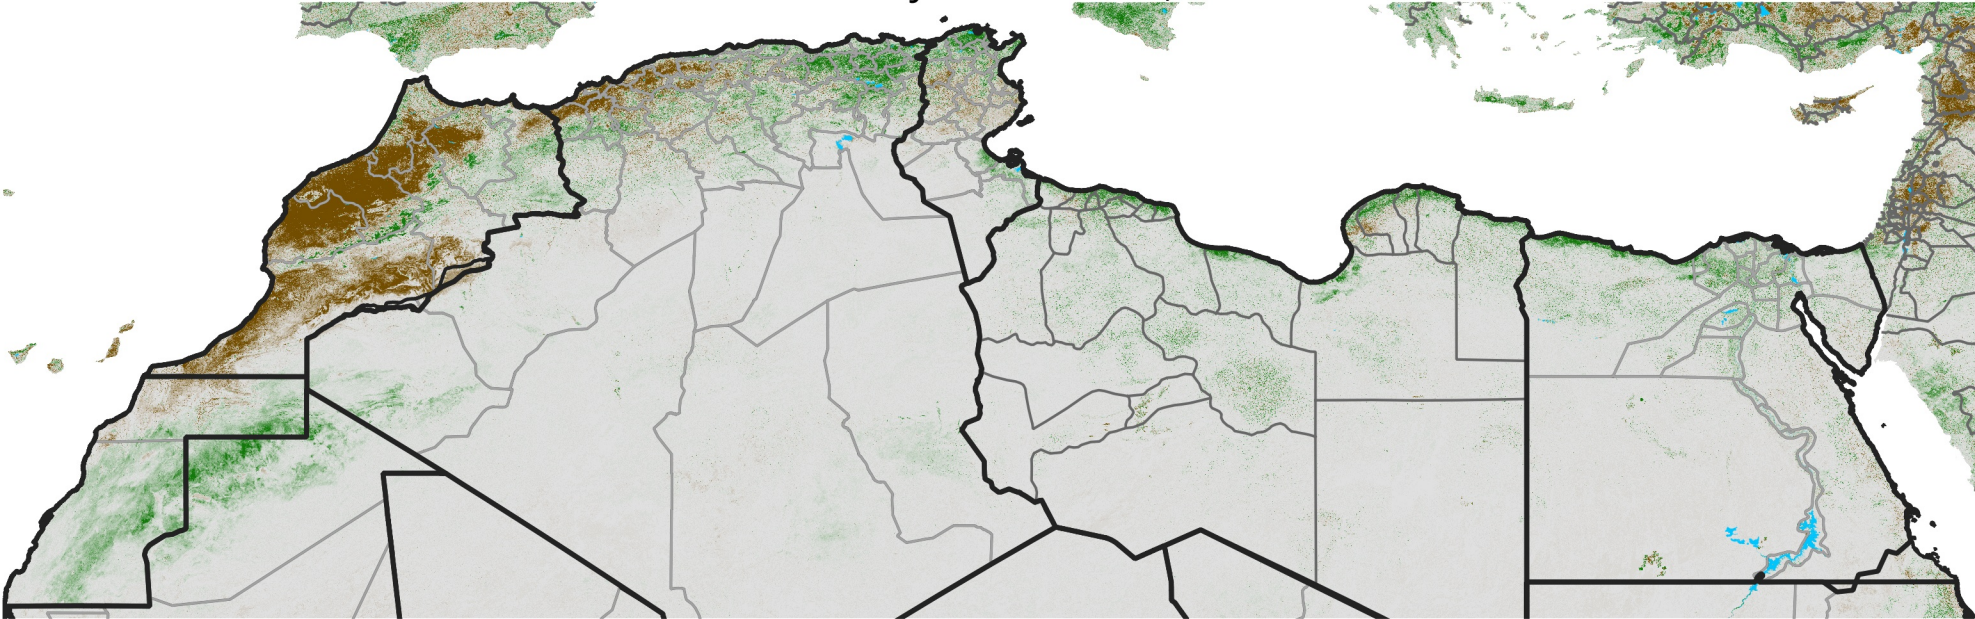

North Africa NDVI Difference

2016 minus 2015

Period 07 / Jan 26 - Feb 05, 2016

NDVI Difference

< -0.3 -0.2 -0.1 -0.05 0.05 0.1 0.2 >0.3

Negative

No Difference

Positive