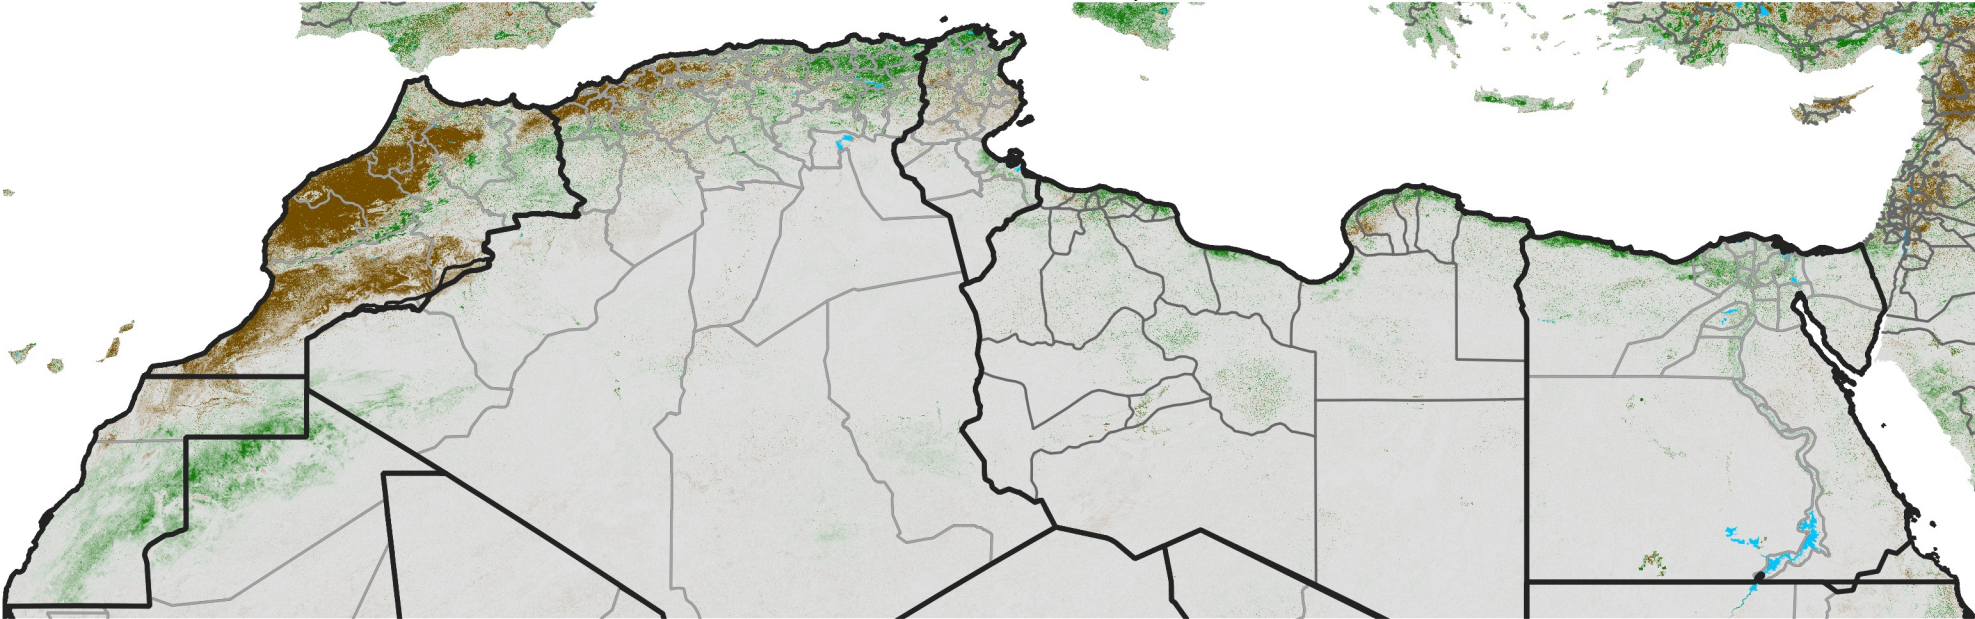

North Africa NDVI Difference

2016 minus 2015

Period 09 / Feb 06 - 15, 2016

NDVI Difference

< -0.3 -0.2 -0.1 -0.05 0.05 0.1 0.2 >0.3

Negative

No Difference

Positive