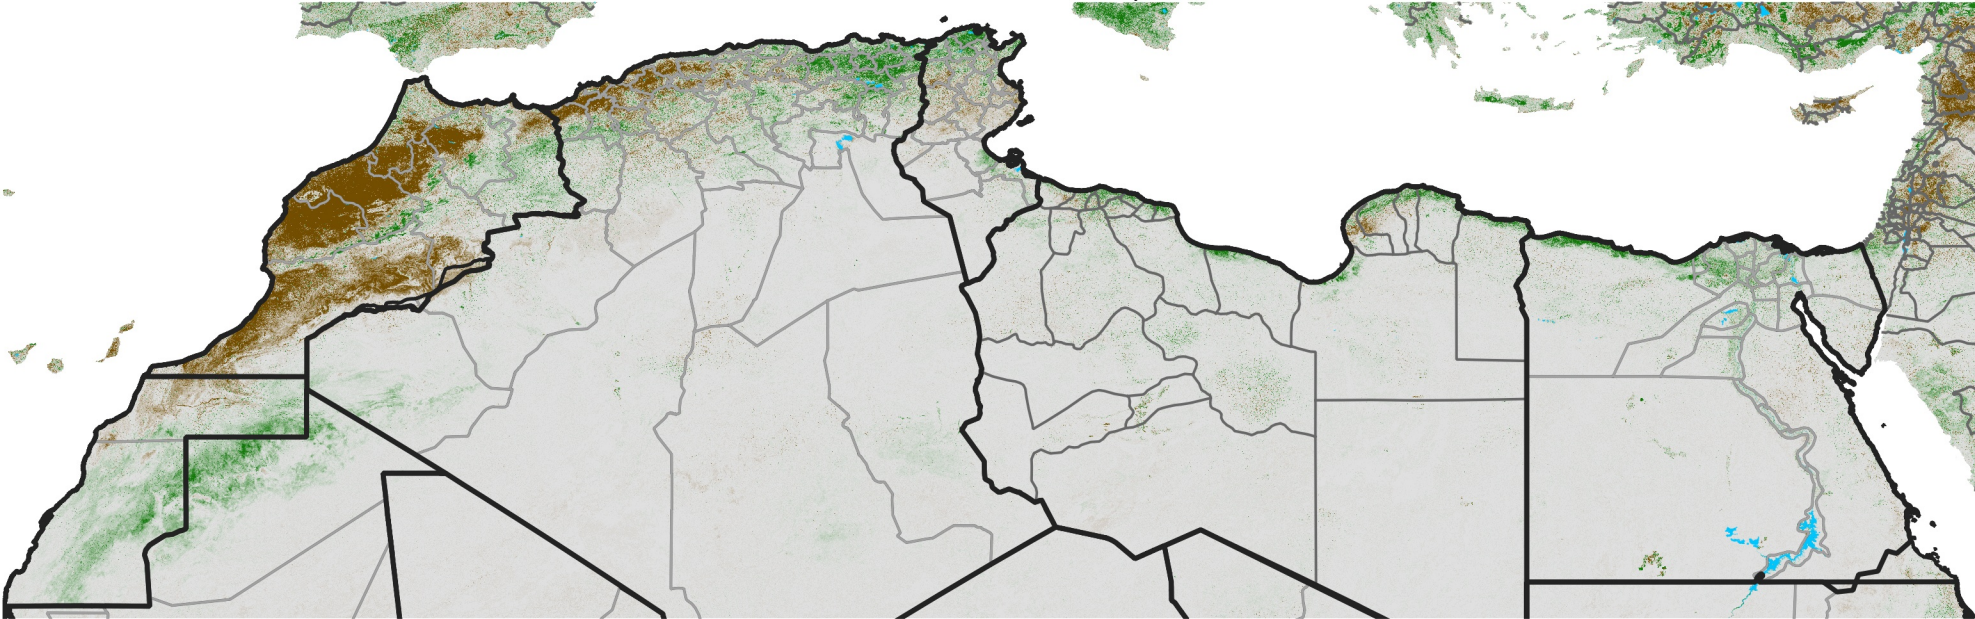

North Africa NDVI Difference

2016 minus 2015

Period 10 / Feb 11 - 20, 2016

NDVI Difference

< -0.3 -0.2 -0.1 -0.05 0.05 0.1 0.2 >0.3

Negative

No Difference

Positive