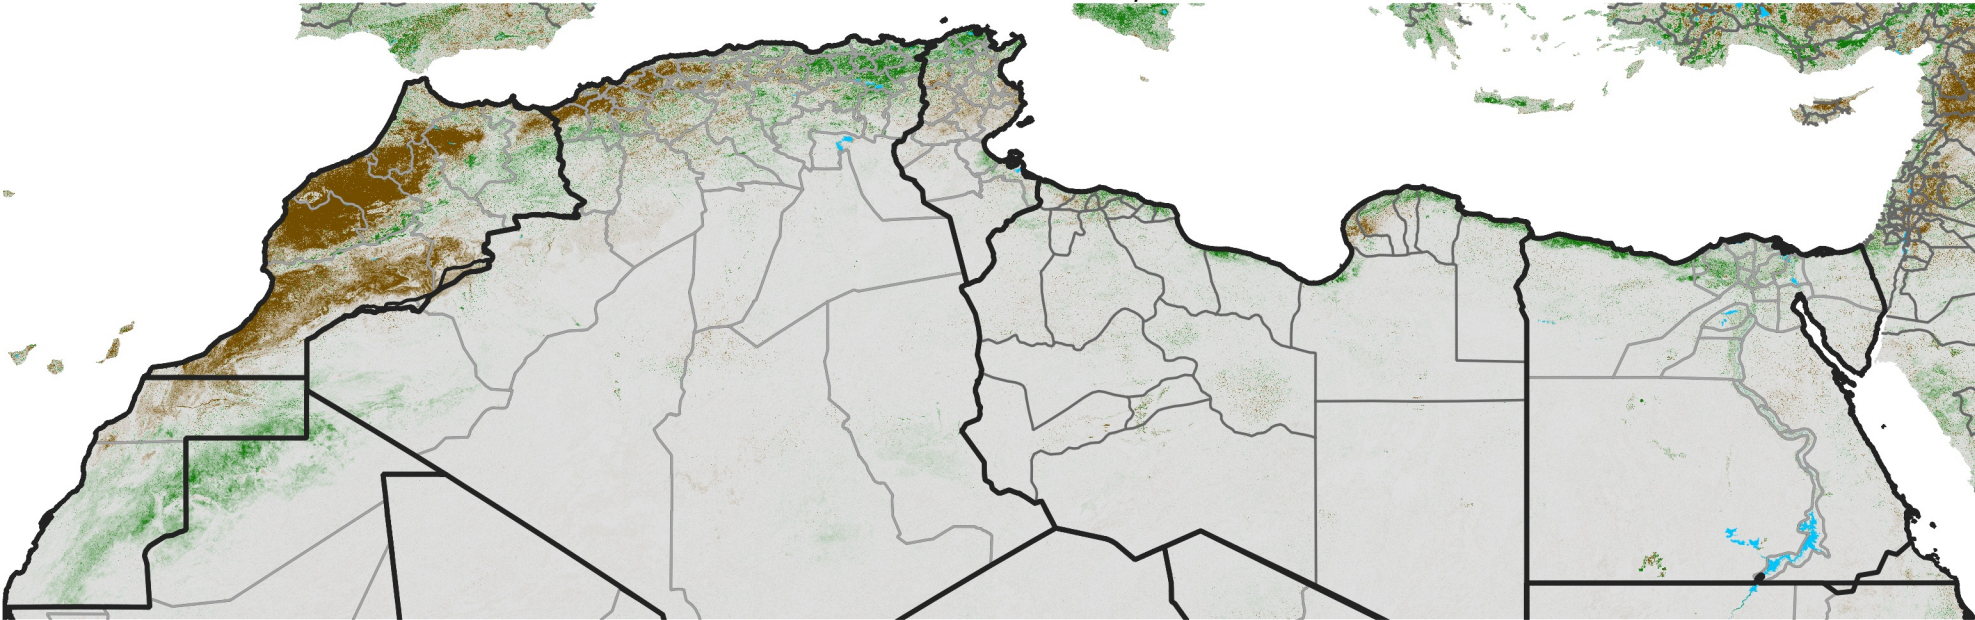

# North Africa NDVI Difference

2016 minus 2015

Period 11 / Feb 16 - 25, 2016

## NDVI Difference

< -0.3   -0.2   -0.1   -0.05   0.05   0.1   0.2   >0.3

Negative

No Difference

Positive