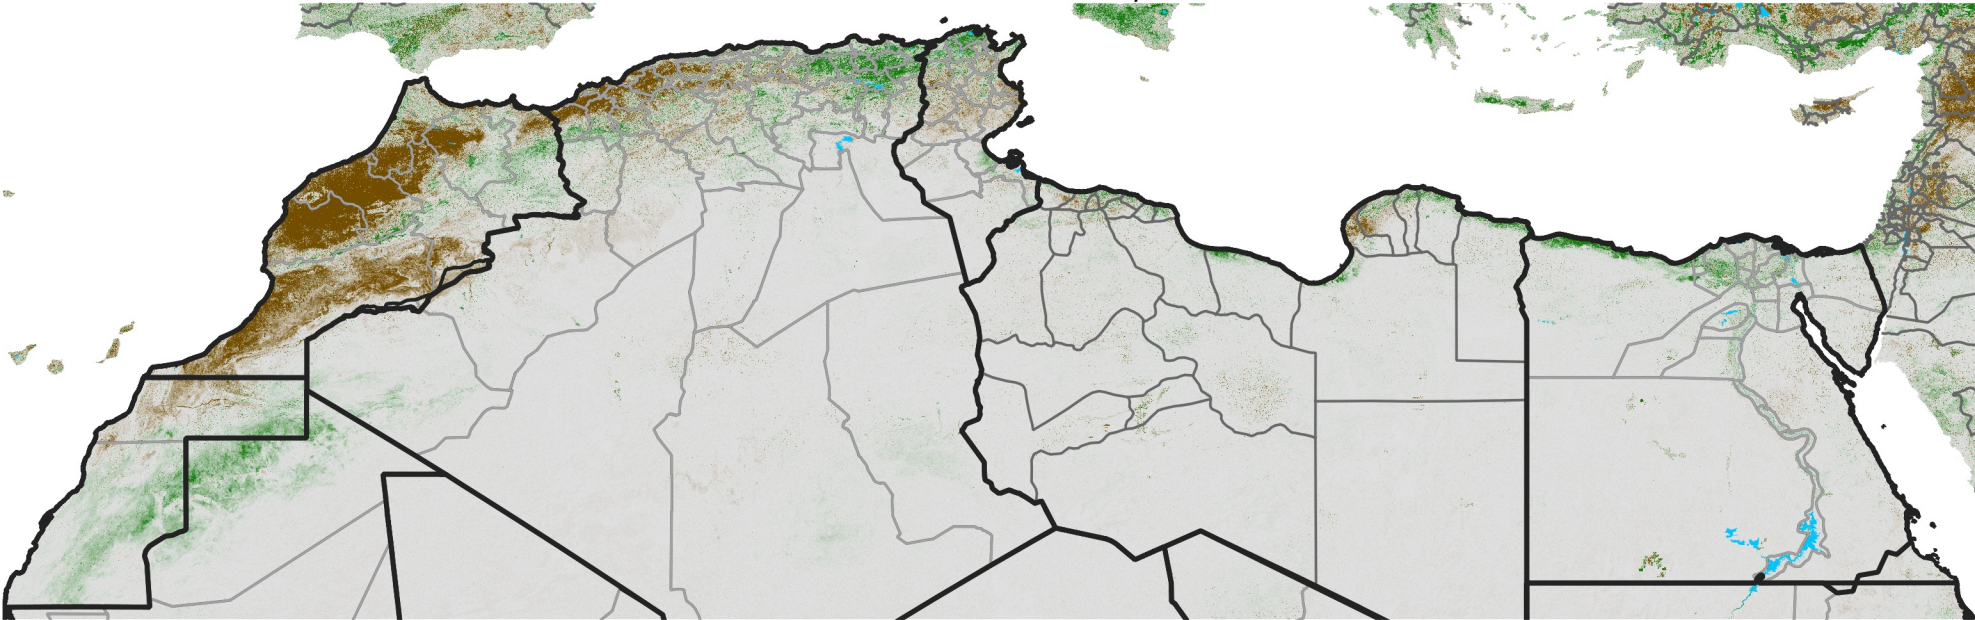

North Africa NDVI Difference

2016 minus 2015

Period 12 / Feb 21 - 29, 2016

NDVI Difference

< -0.3 -0.2 -0.1 -0.05 0.05 0.1 0.2 >0.3

Negative

No Difference

Positive