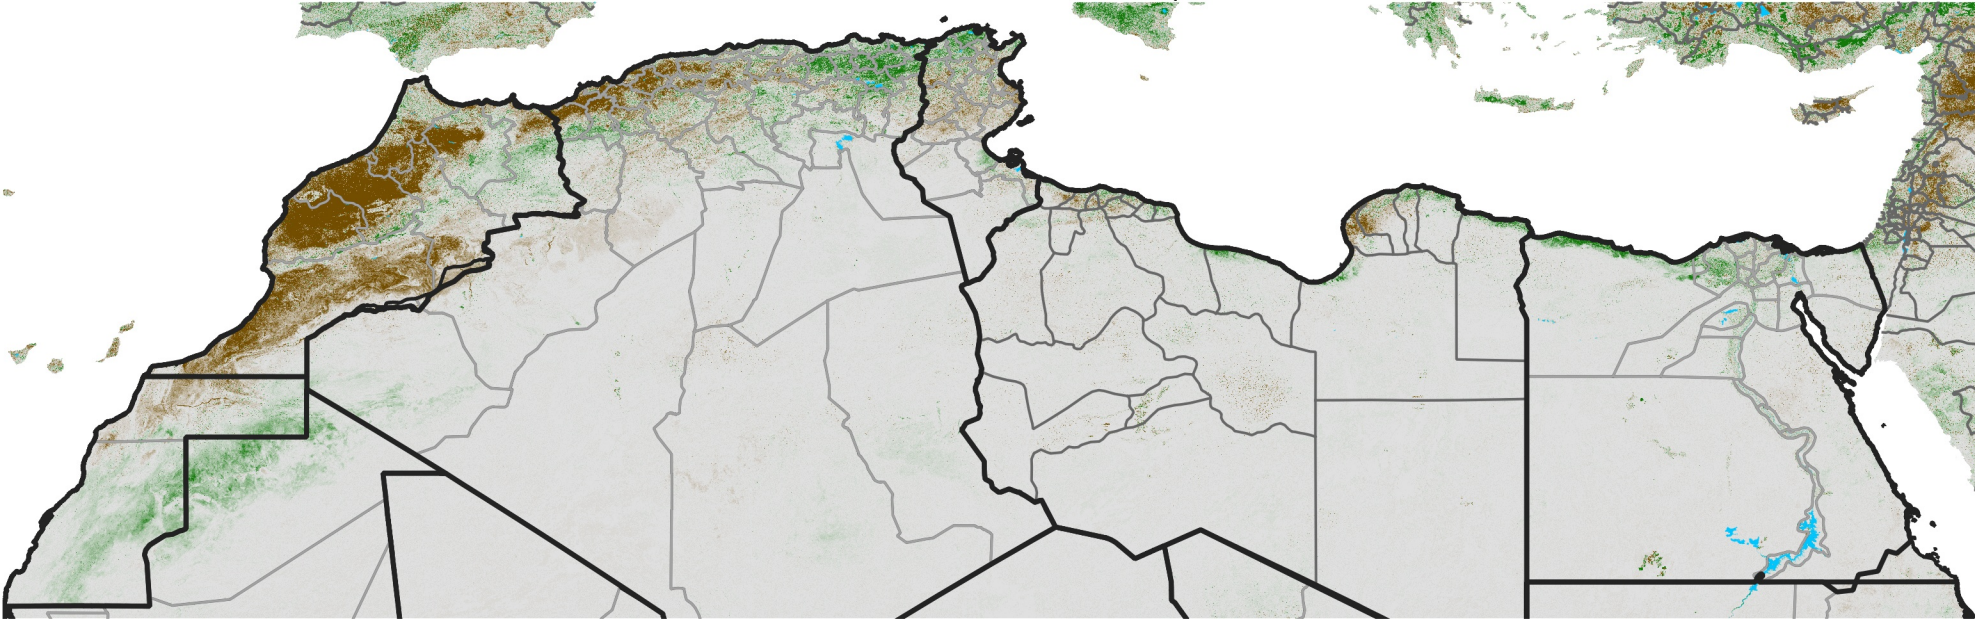

# North Africa NDVI Difference

2016 minus 2015

Period 13 / Feb 26 - Mar 05, 2016

## NDVI Difference

< -0.3   -0.2   -0.1   -0.05   0.05   0.1   0.2   >0.3

Negative

No Difference

Positive