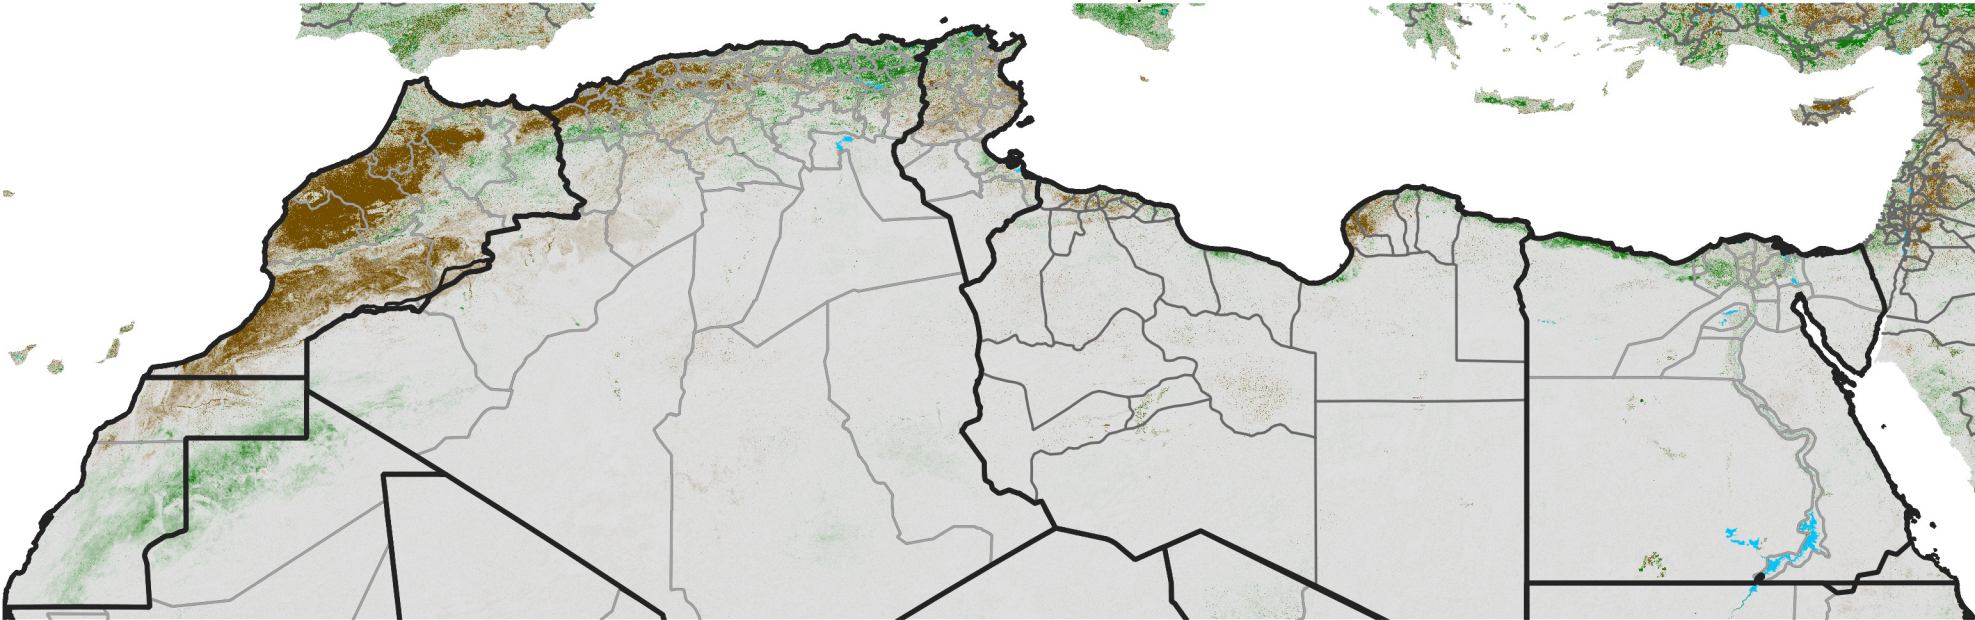

North Africa NDVI Difference

2016 minus 2015

Period 14 / Mar 01 - 10, 2016

NDVI Difference

< -0.3 -0.2 -0.1 -0.05 0.05 0.1 0.2 >0.3

Negative

No Difference

Positive