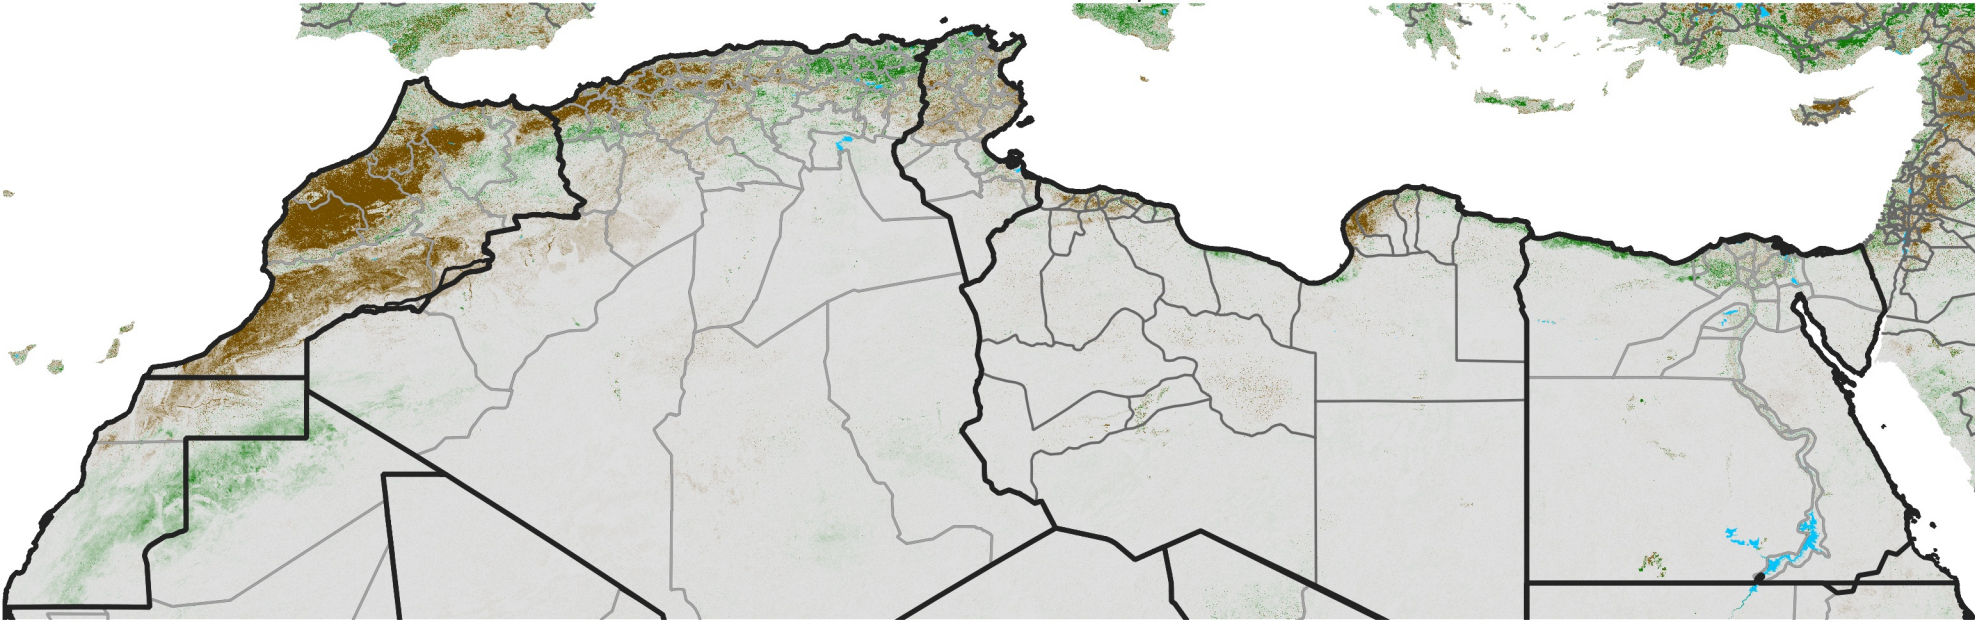

# North Africa NDVI Difference

2016 minus 2015

Period 15 / Mar 06 - 15, 2016

## NDVI Difference

< -0.3   -0.2   -0.1   -0.05   0.05   0.1   0.2   >0.3

Negative

No Difference

Positive