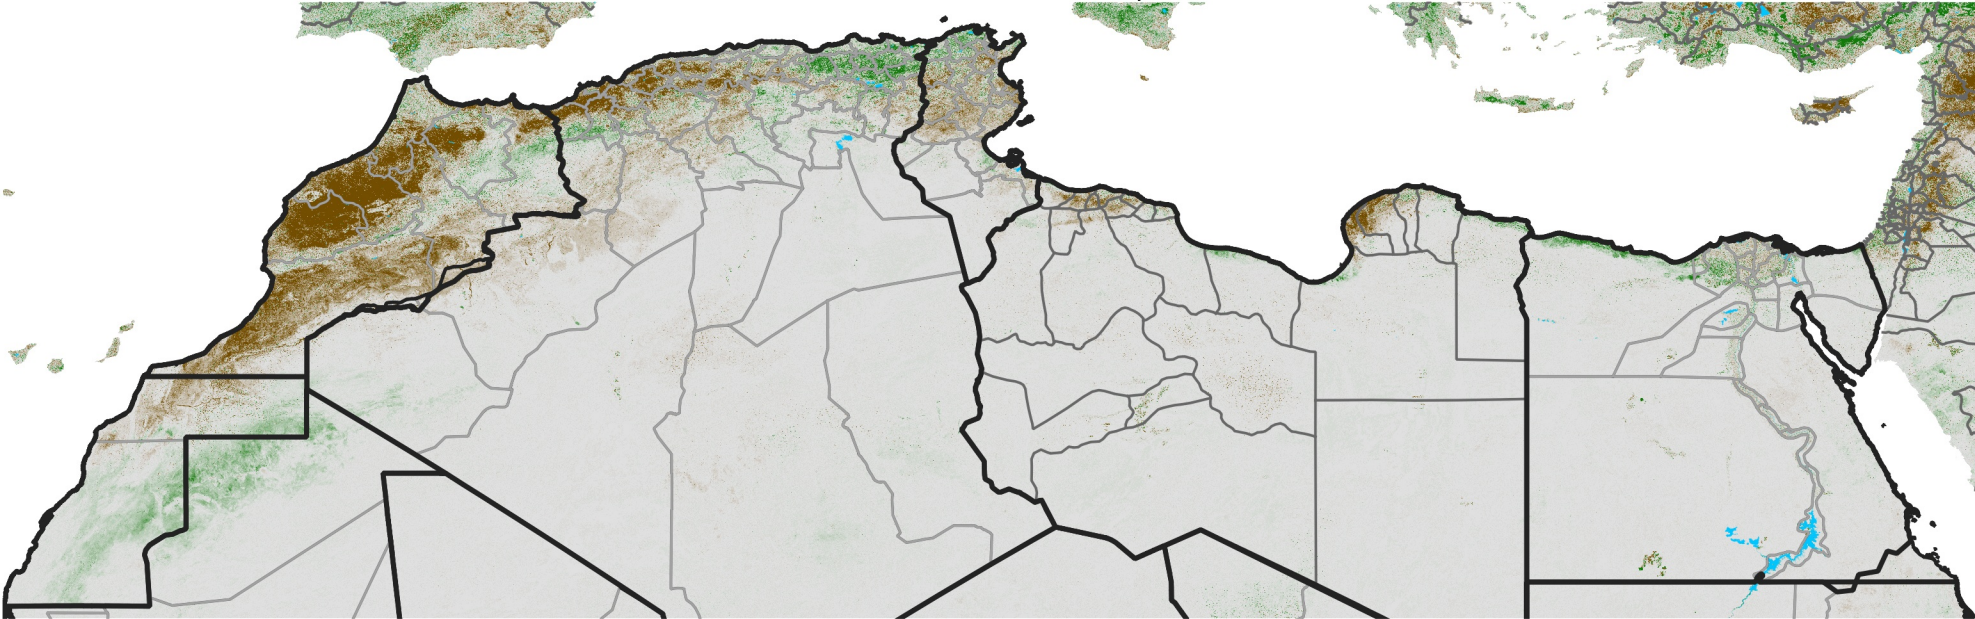

North Africa NDVI Difference

2016 minus 2015

Period 16 / Mar 11 - 20, 2016

NDVI Difference

< -0.3 -0.2 -0.1 -0.05 0.05 0.1 0.2 >0.3

Negative

No Difference

Positive