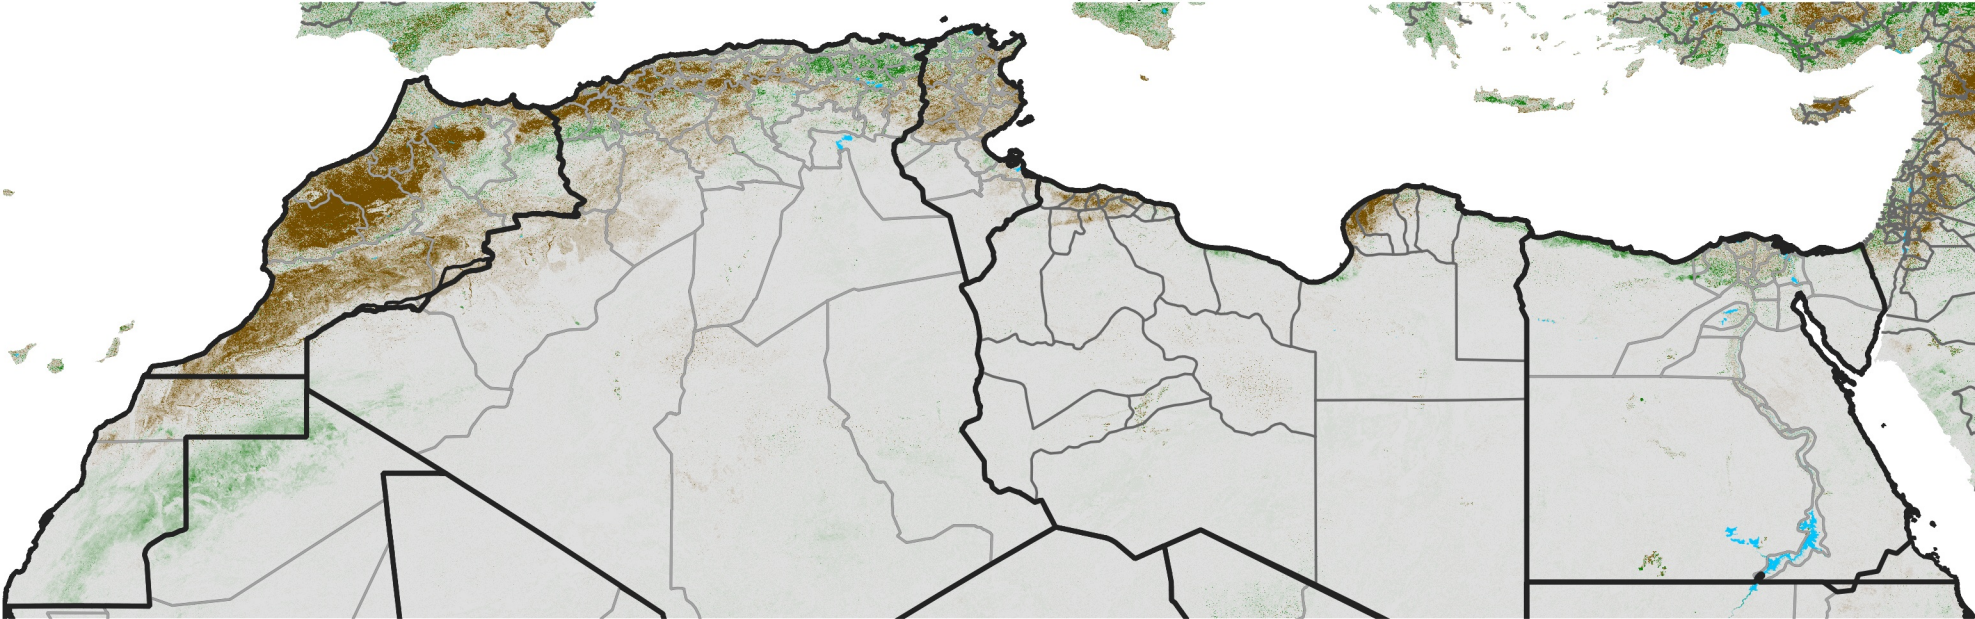

North Africa NDVI Difference

2016 minus 2015

Period 17 / Mar 16 - 25, 2016

NDVI Difference

< -0.3 -0.2 -0.1 -0.05 0.05 0.1 0.2 >0.3

Negative

No Difference

Positive