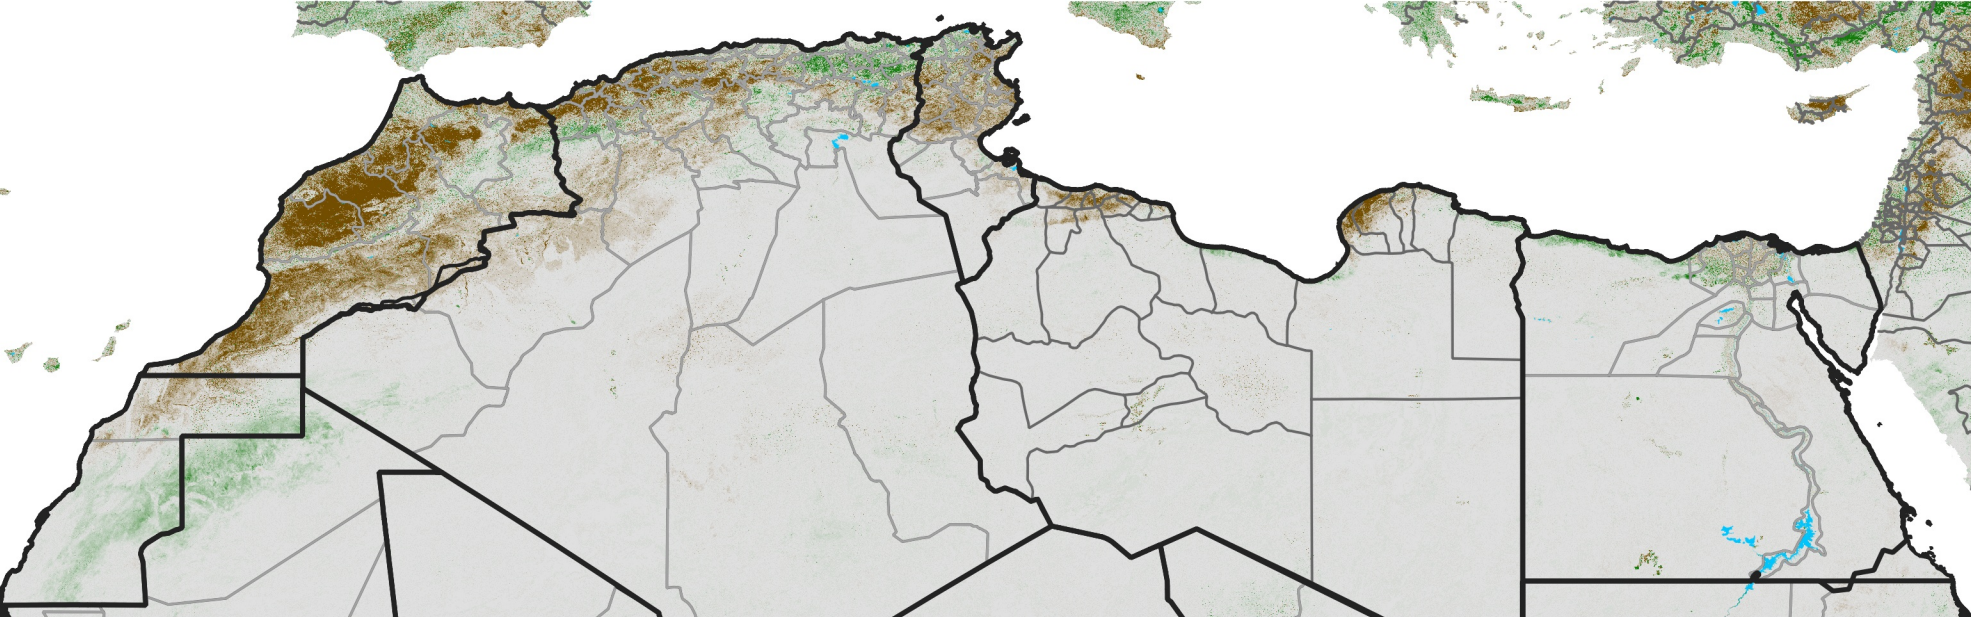

# North Africa NDVI Difference

2016 minus 2015

Period 18 / Mar 21 - 31, 2016

## NDVI Difference

< -0.3   -0.2   -0.1   -0.05   0.05   0.1   0.2   >0.3

Negative

No Difference

Positive