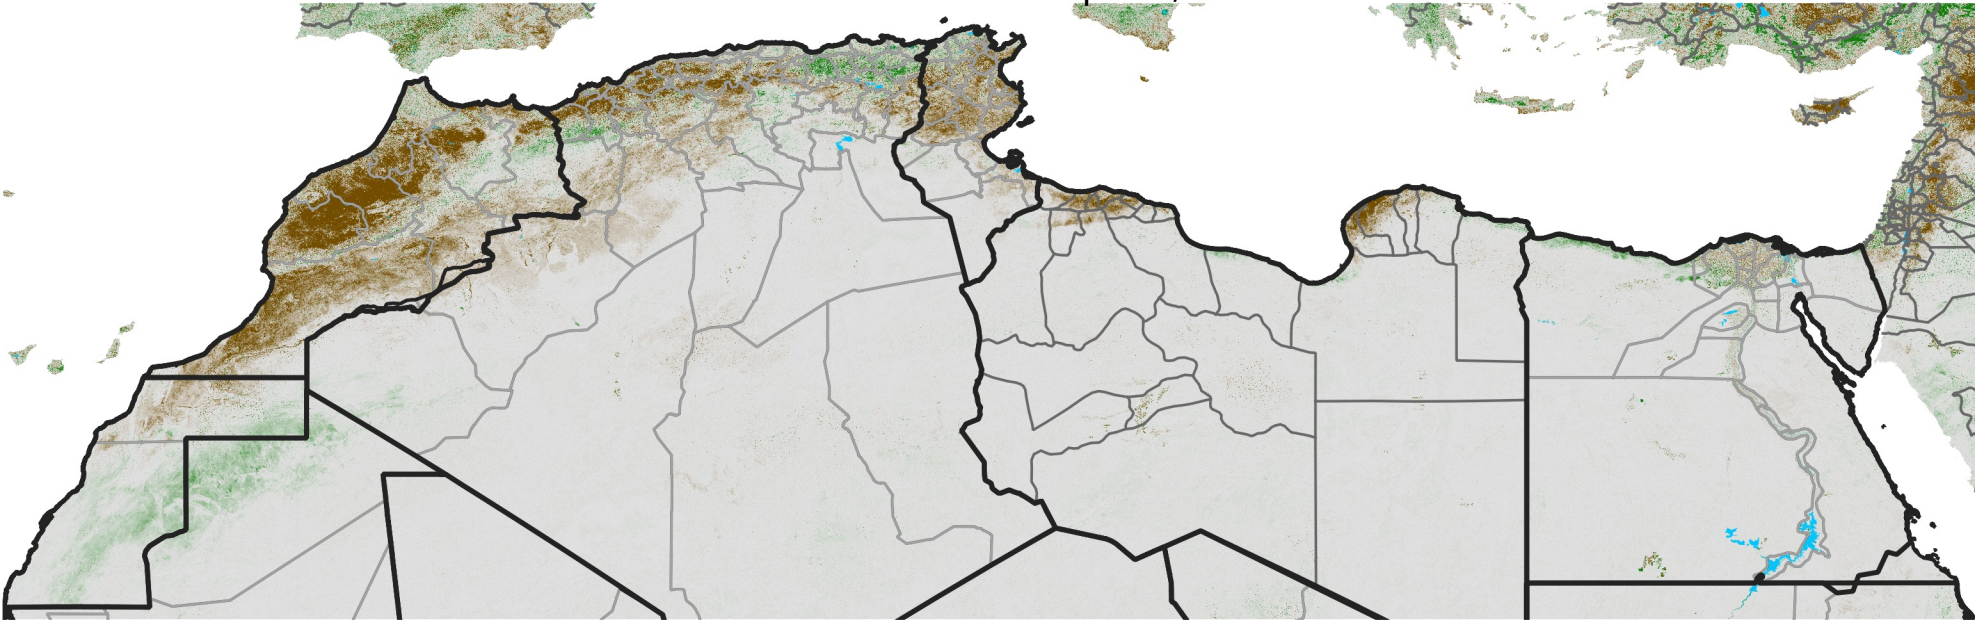

North Africa NDVI Difference

2016 minus 2015

Period 19 / Mar 26 - Apr 05, 2016

NDVI Difference

< -0.3 -0.2 -0.1 -0.05 0.05 0.1 0.2 >0.3

Negative

No Difference

Positive