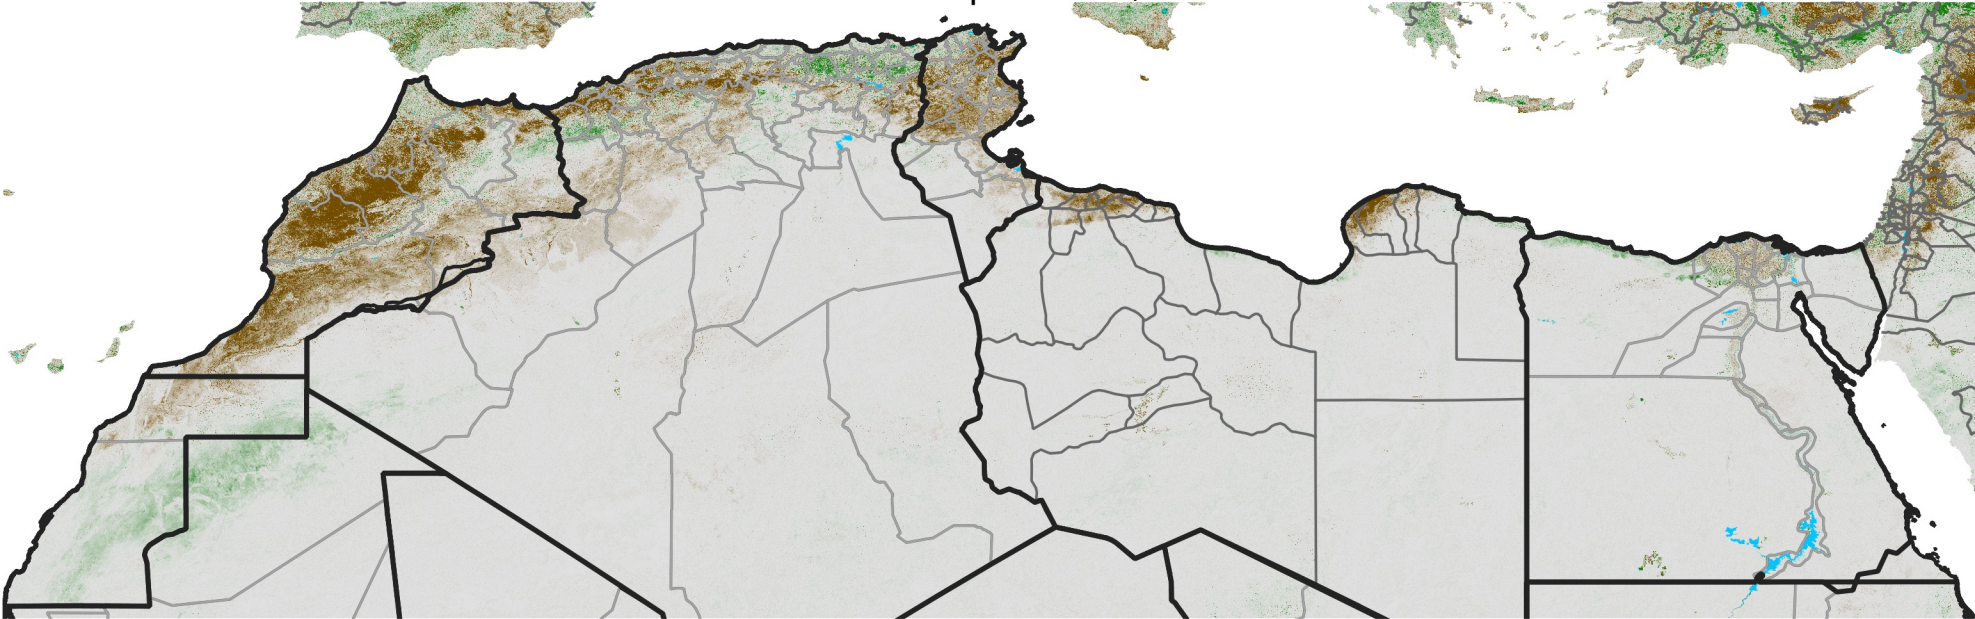

North Africa NDVI Difference

2016 minus 2015

Period 20 / Apr 01 - 10, 2016

NDVI Difference

< -0.3 -0.2 -0.1 -0.05 0.05 0.1 0.2 >0.3

Negative

No Difference

Positive