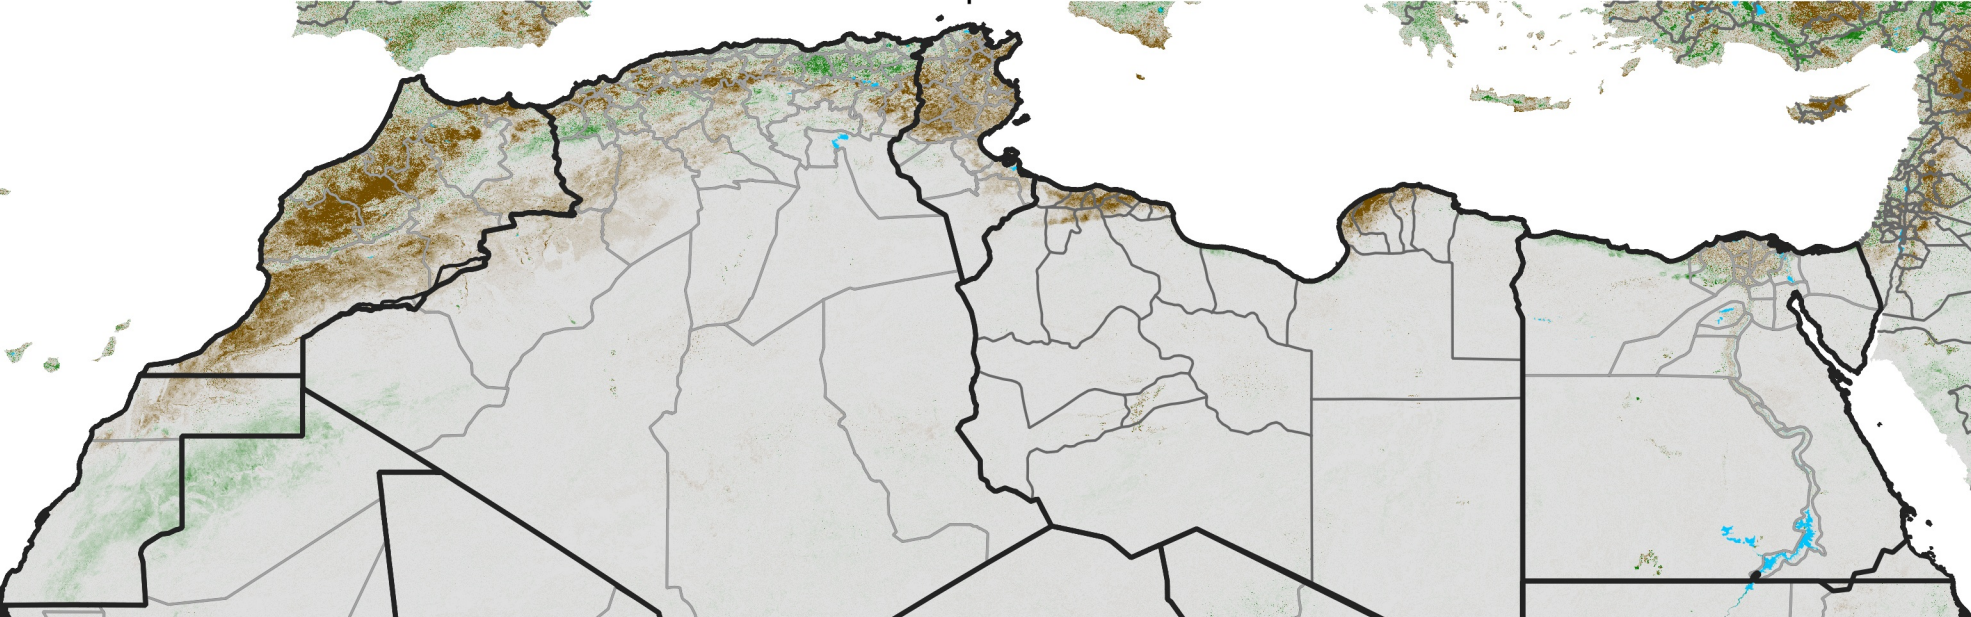

North Africa NDVI Difference

2016 minus 2015

Period 21 / Apr 06 - 15, 2016

NDVI Difference

< -0.3 -0.2 -0.1 -0.05 0.05 0.1 0.2 >0.3

Negative

No Difference

Positive