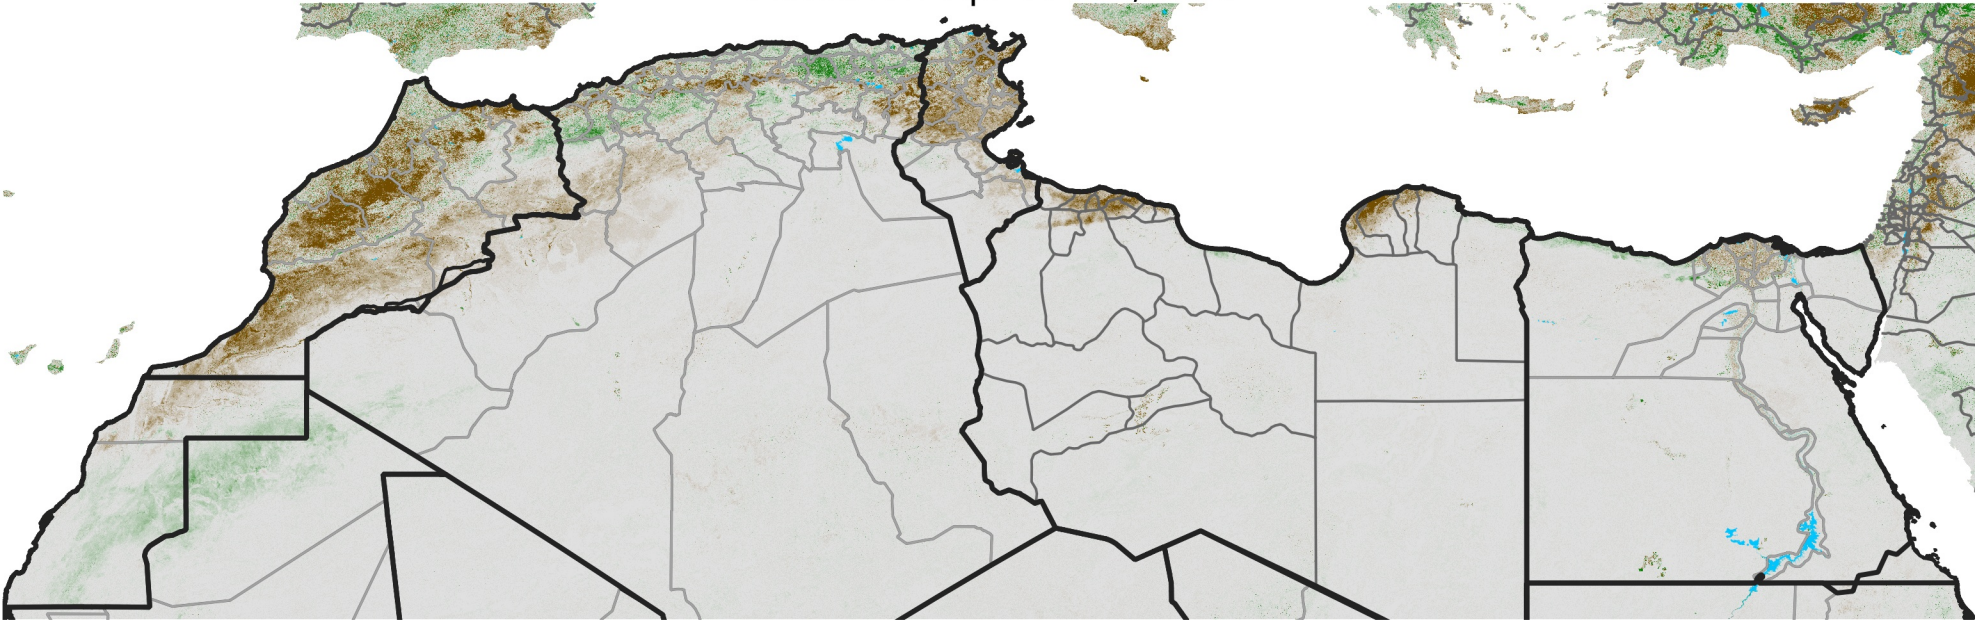

# North Africa NDVI Difference

2016 minus 2015

Period 22 / Apr 11 - 20, 2016

## NDVI Difference

< -0.3   -0.2   -0.1   -0.05   0.05   0.1   0.2   >0.3

Negative

No Difference

Positive