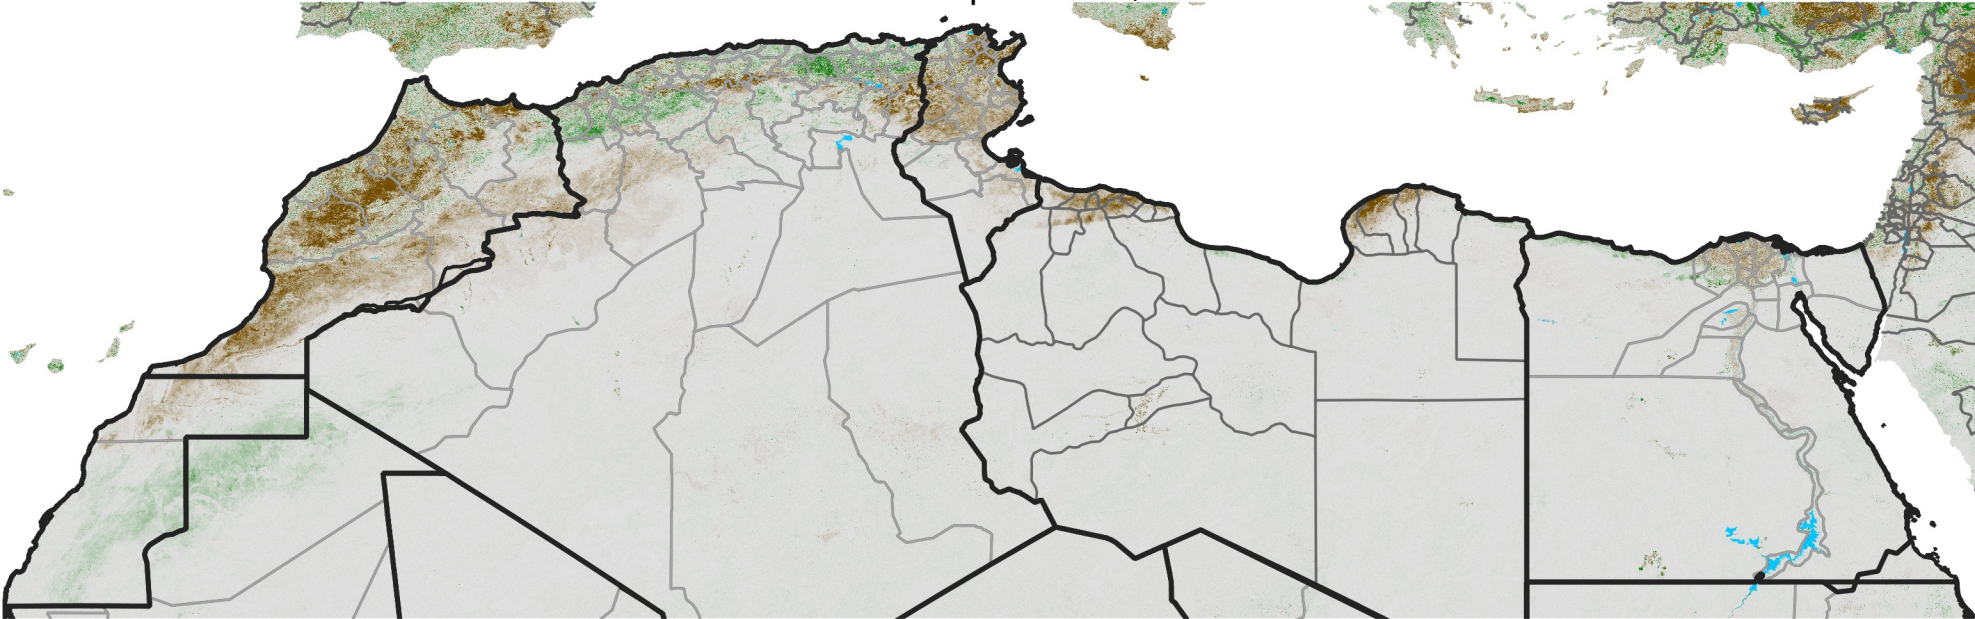

North Africa NDVI Difference

2016 minus 2015

Period 23 / Apr 16 - 25, 2016

NDVI Difference

< -0.3 -0.2 -0.1 -0.05 0.05 0.1 0.2 >0.3

Negative

No Difference

Positive