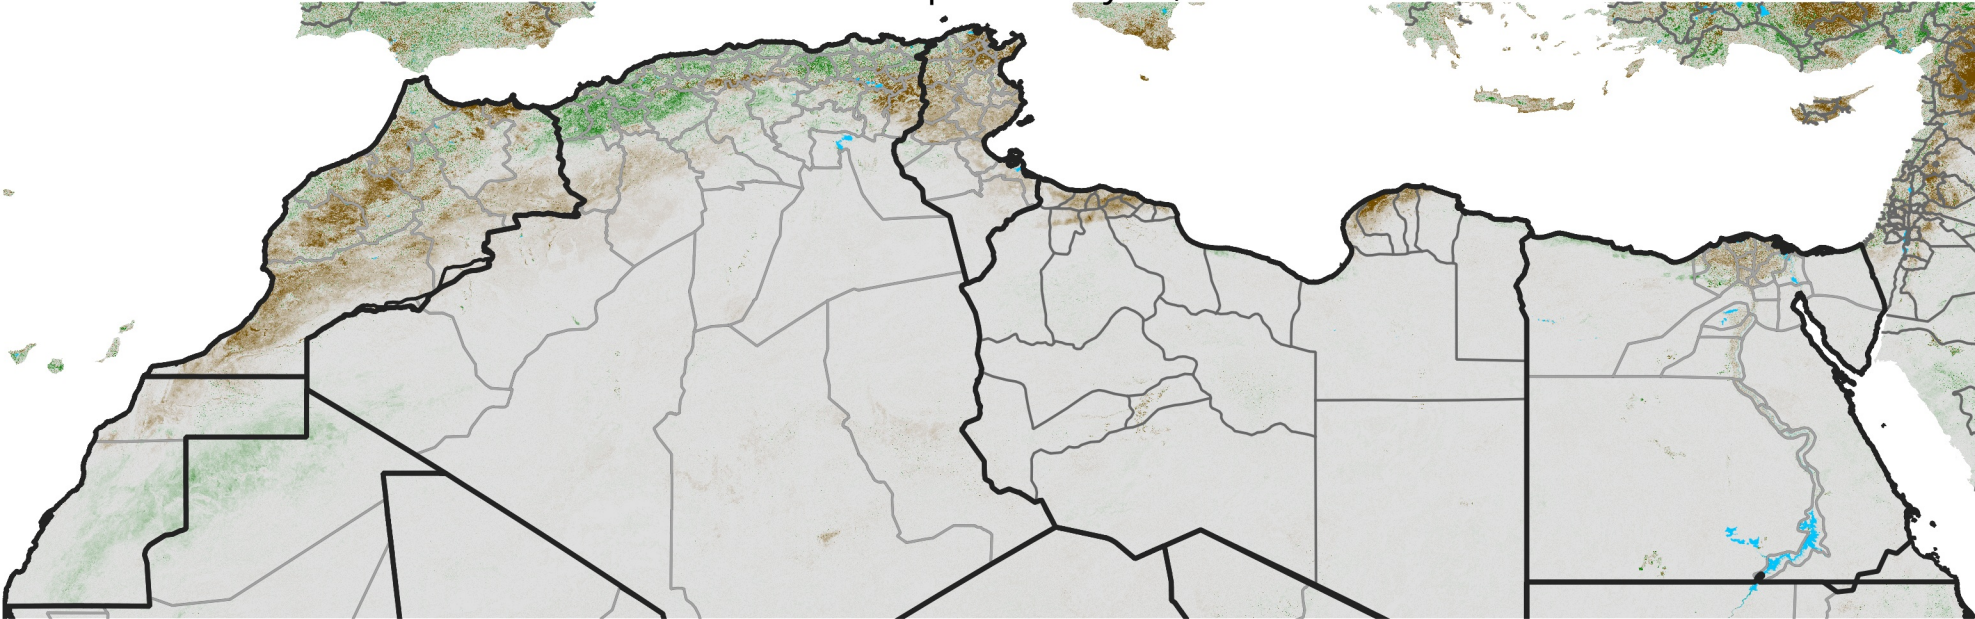

North Africa NDVI Difference

2016 minus 2015

Period 25 / Apr 26 - May 05, 2016

NDVI Difference

< -0.3 -0.2 -0.1 -0.05 0.05 0.1 0.2 >0.3

Negative

No Difference

Positive