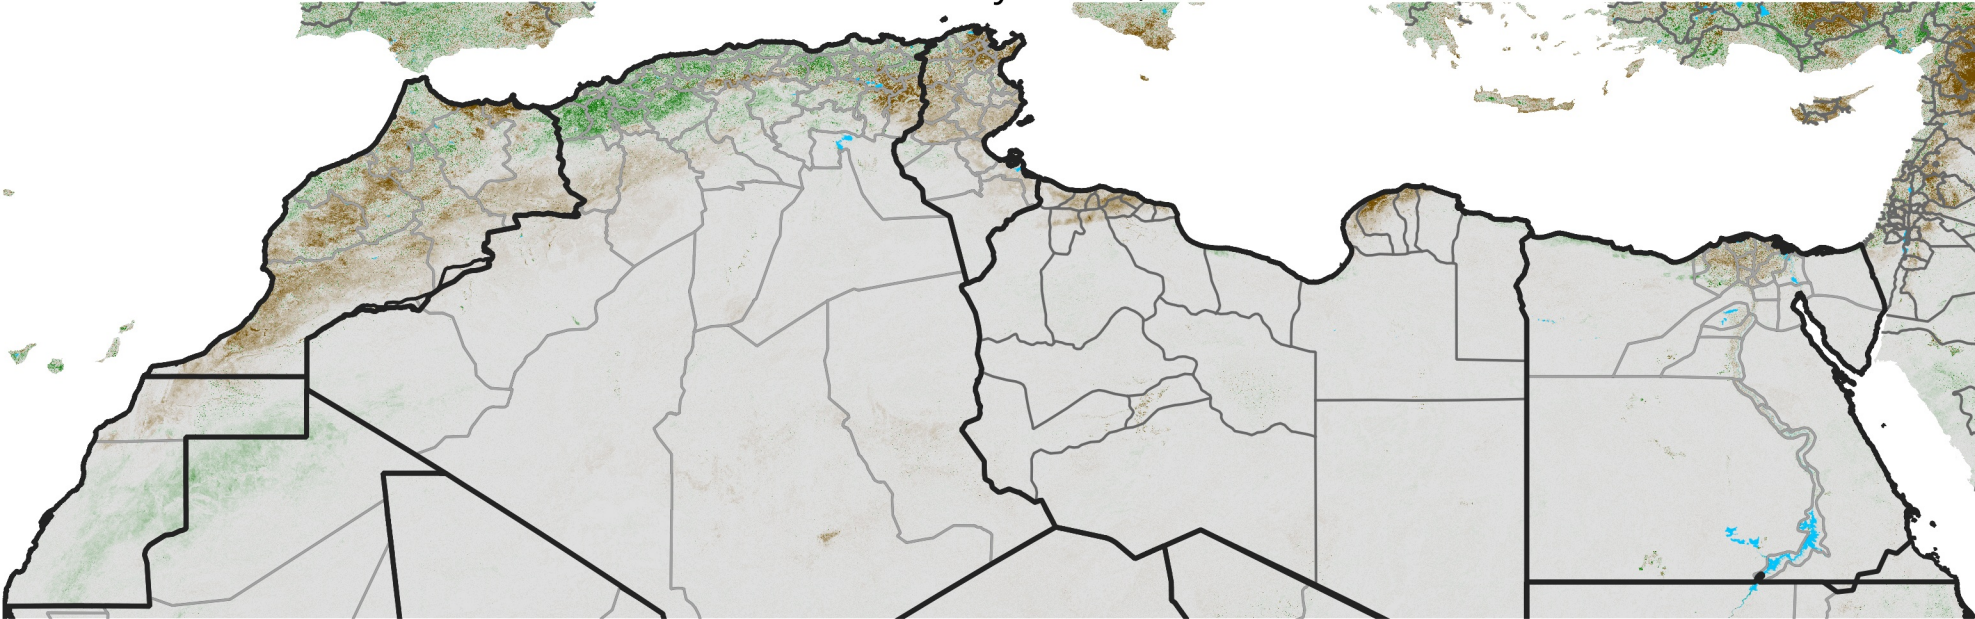

North Africa NDVI Difference

2016 minus 2015

Period 26 / May 01 - 10, 2016

NDVI Difference

< -0.3 -0.2 -0.1 -0.05 0.05 0.1 0.2 >0.3

Negative

No Difference

Positive