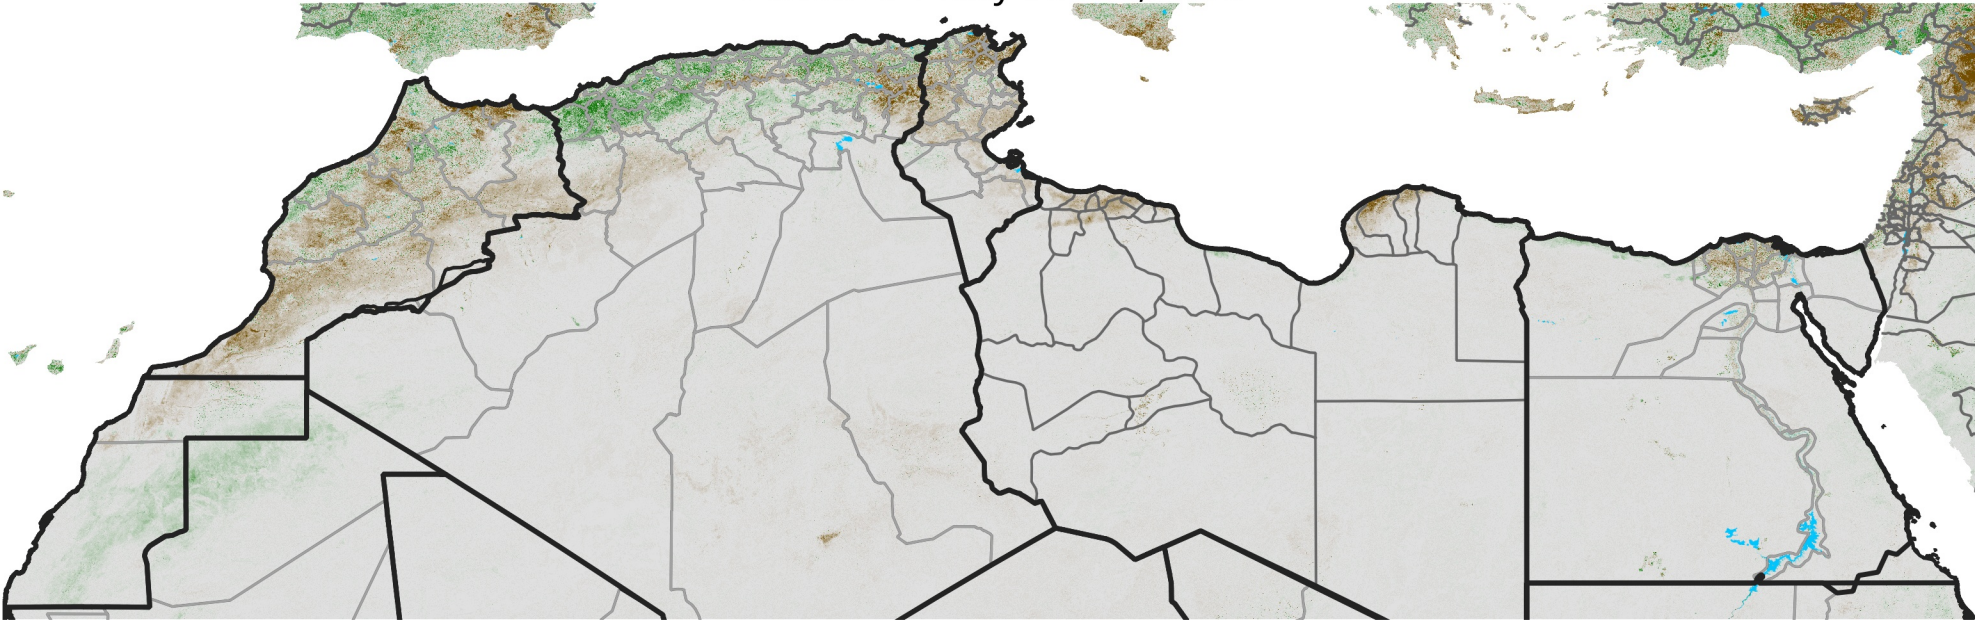

North Africa NDVI Difference

2016 minus 2015

Period 27 / May 06 - 15, 2016

NDVI Difference

< -0.3 -0.2 -0.1 -0.05 0.05 0.1 0.2 >0.3

Negative

No Difference

Positive