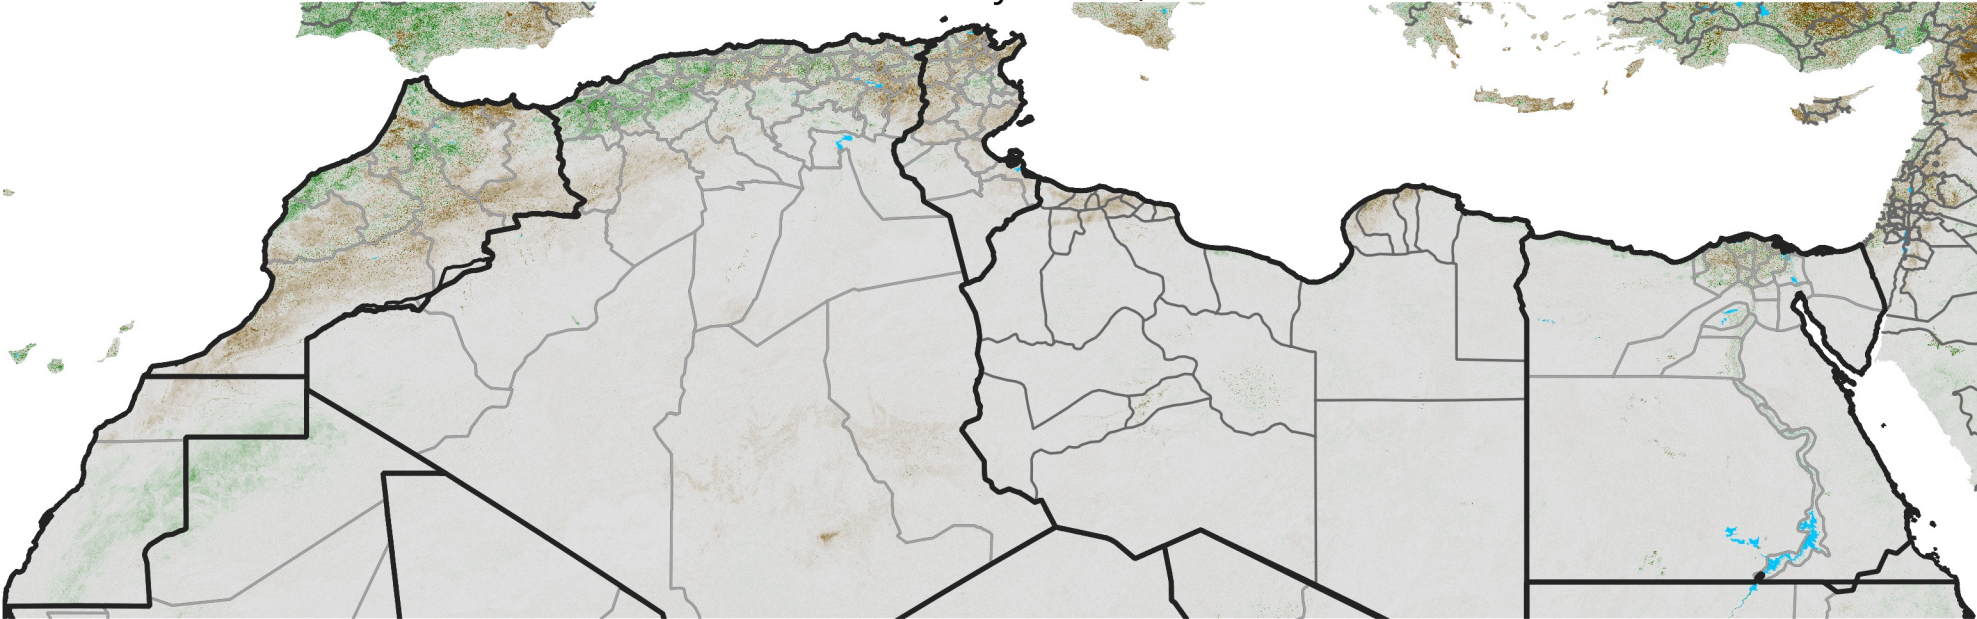

North Africa NDVI Difference

2016 minus 2015

Period 30 / May 21 - 31, 2016

NDVI Difference

< -0.3 -0.2 -0.1 -0.05 0.05 0.1 0.2 >0.3

Negative

No Difference

Positive