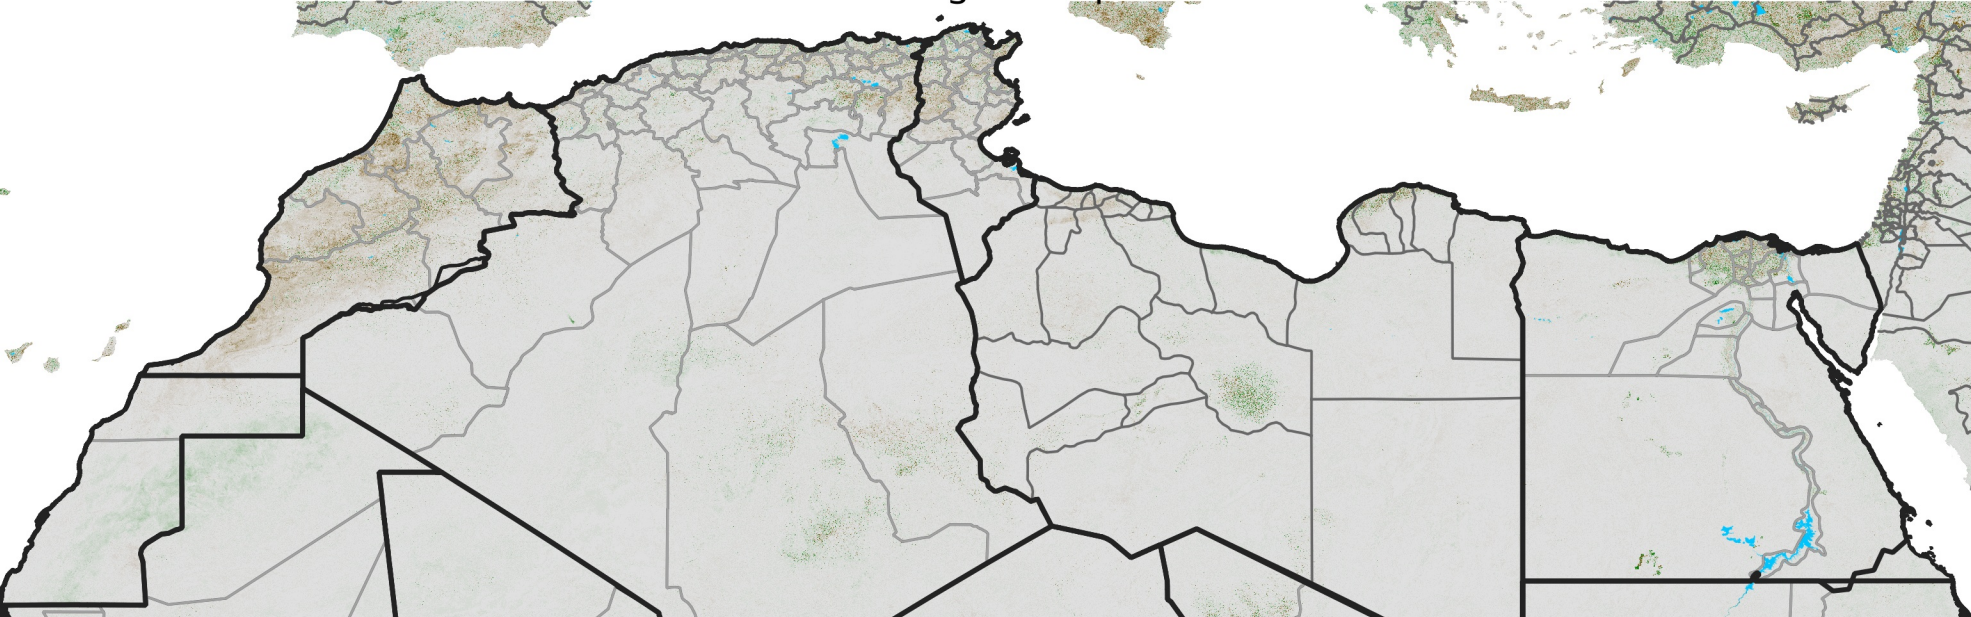

# North Africa NDVI Difference

2016 minus 2015

Period 49 / Aug 26 - Sep 05, 2016

## NDVI Difference

< -0.3   -0.2   -0.1   -0.05   0.05   0.1   0.2   >0.3

Negative

No Difference

Positive