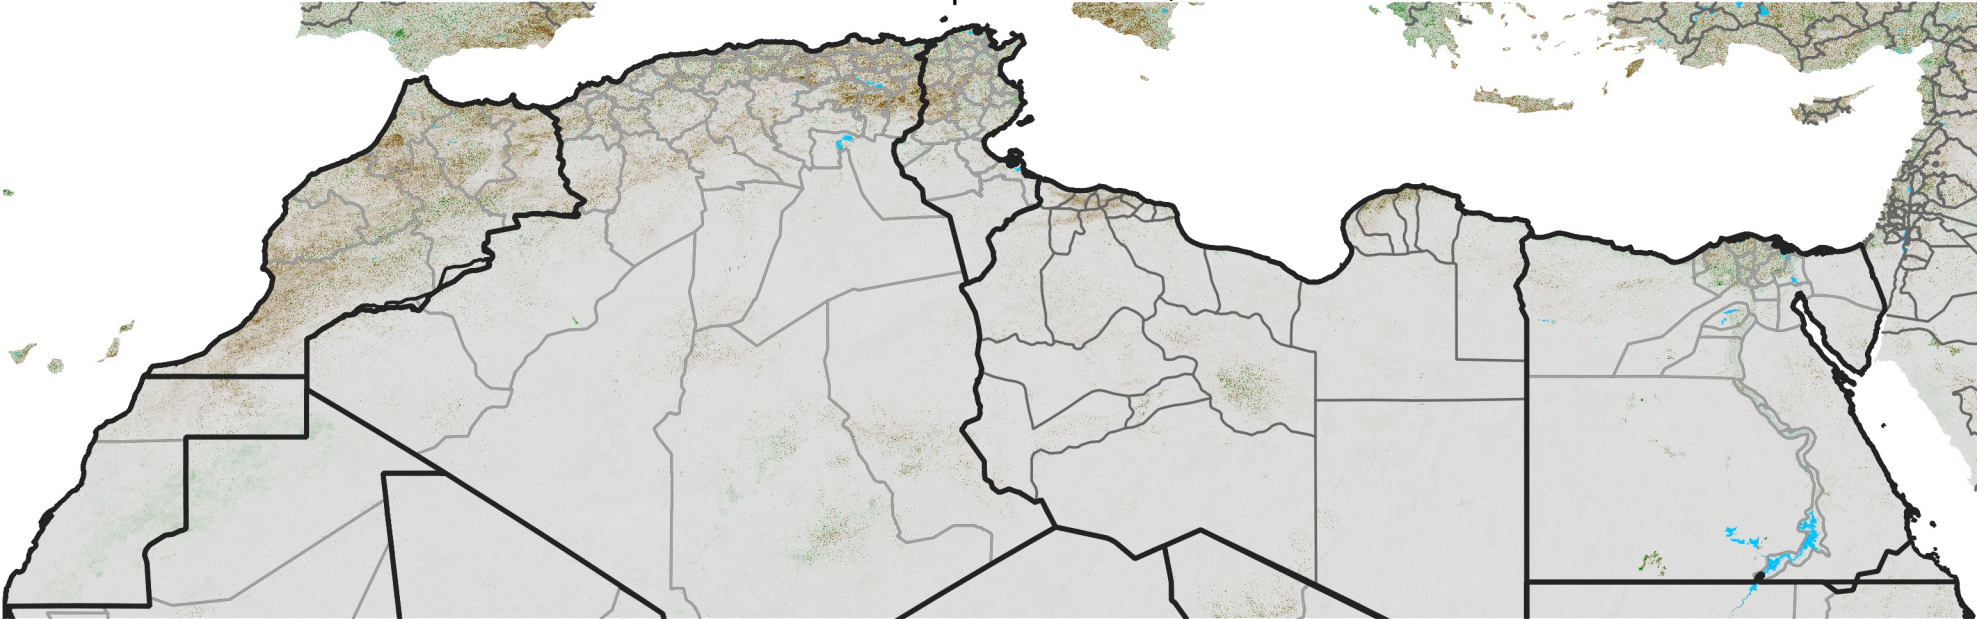

North Africa NDVI Difference

2016 minus 2015

Period 55 / Sep 26 - Oct 05, 2016

NDVI Difference

< -0.3 -0.2 -0.1 -0.05 0.05 0.1 0.2 >0.3

Negative

No Difference

Positive