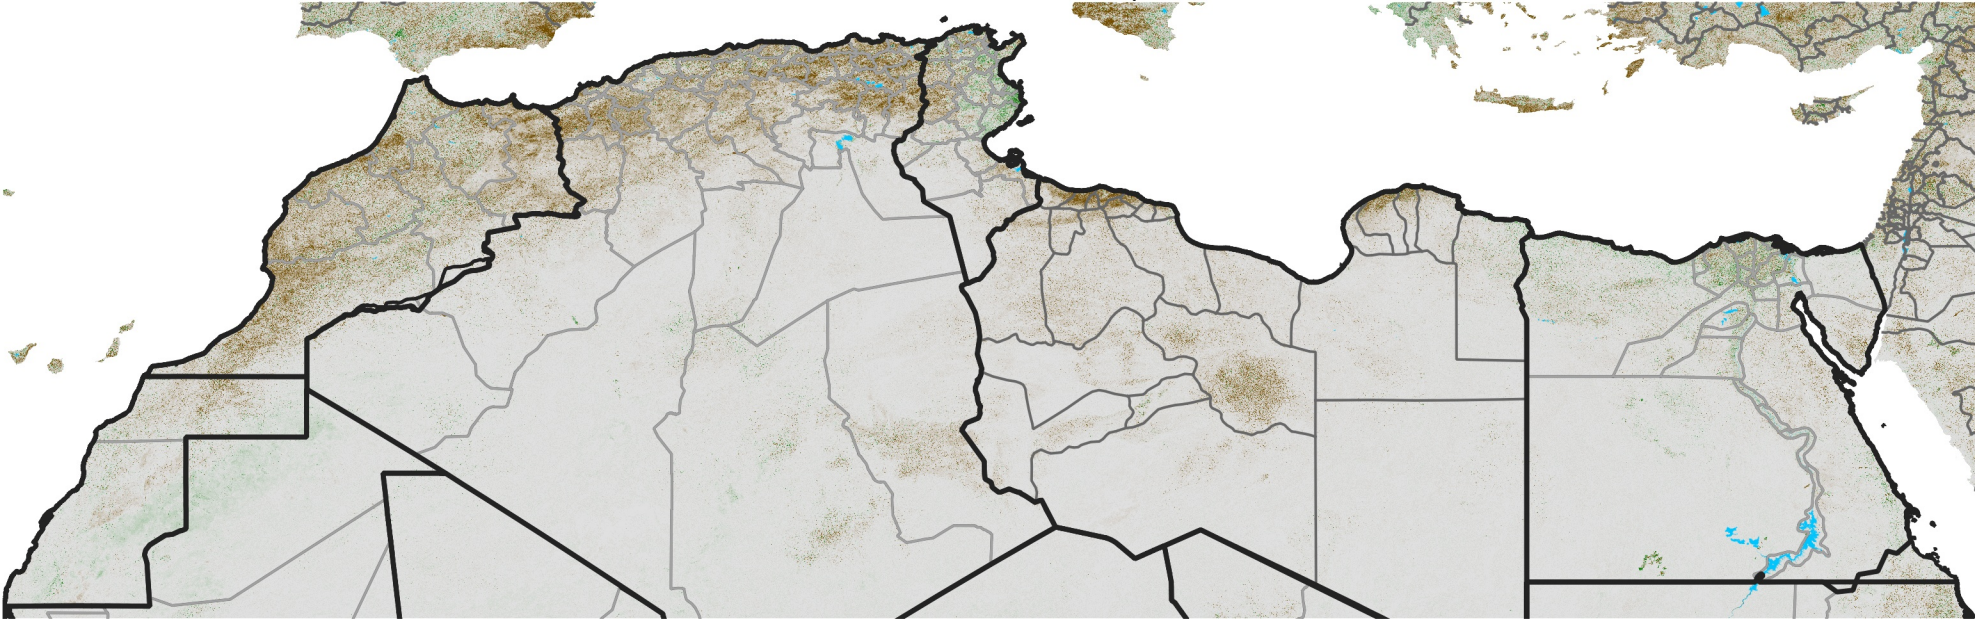

North Africa NDVI Difference

2016 minus 2015

Period 59 / Oct 16 - 25, 2016

NDVI Difference

< -0.3 -0.2 -0.1 -0.05 0.05 0.1 0.2 >0.3

Negative

No Difference

Positive